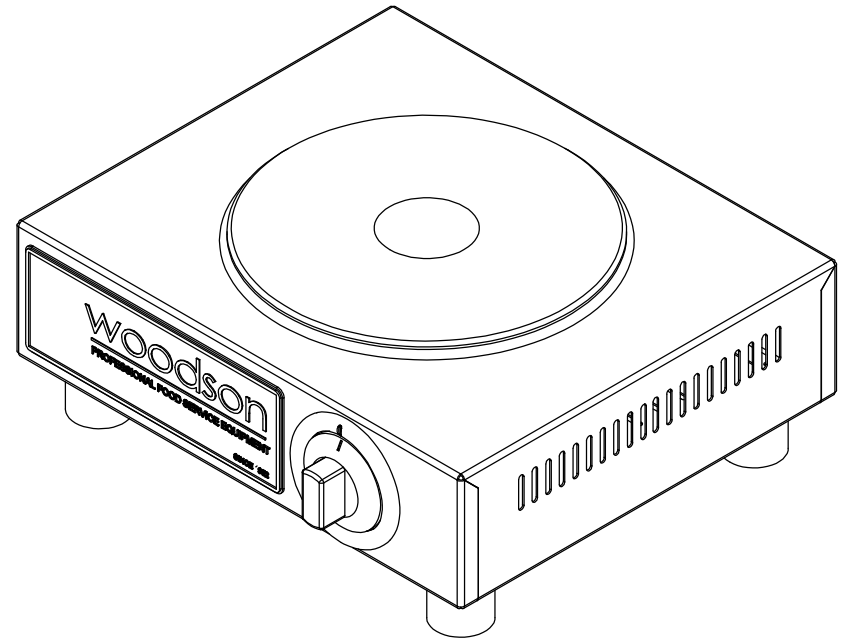

Product Details

Electrical Connection : Supply single phase
 : 240v, 10amps, 2000w, 10amp plug & lead supplied
 : 1 element @ 2000w (240V)
 Unit Controls : Knob for 6 position rotary switch

Press:	Programmed by:	Date:	Punch:	Die:
--------	----------------	-------	--------	------

PRODUCT: Single Boiling Plate				PART No: WBPS10-A001	
DRAWN	N Wooler	SIGNATURE	DATE	UNLESS OTHERWISE SPECIFIED: DIMENSIONS ARE IN MILLIMETERS	
APPV'D				DESCRIPTION: Assembly	
			MATERIAL:		REVISION
			THICKNESS:		A
			FINISH:		
DWG No: WBPS10-D001					
DO NOT SCALE DRAWING				This drawing remains the property of Tom Stoddart Pty Ltd & cannot be reproduced without prior permission.	
				A3	Sheet 1 of 6