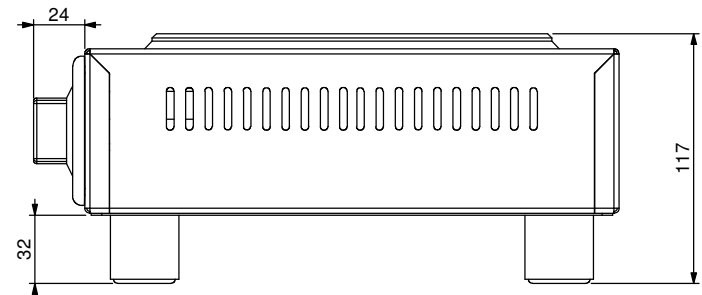

Product Details

Electrical Connection : Supply single phase
 : 240v, 10amps, 2000w, 10amp plug & lead supplied
 : 1 element @ 2000w (240V)
 Unit Controls : Knob for 6 position rotary switch

Press:	Programmed by:	Date:	Punch:	Die:
--------	----------------	-------	--------	------

PRODUCT: Single Boiling Plate				PART No: WBPS10-A001	
DRAWN	N Wooler	SIGNATURE	DATE	UNLESS OTHERWISE SPECIFIED: DIMENSIONS ARE IN MILLIMETERS	
APPV'D				DESCRIPTION: Assembly	
			MATERIAL:		REVISION
			THICKNESS:		A
			FINISH:		
DWG No: WBPS10-D001					
DO NOT SCALE DRAWING				This drawing remains the property of Tom Stoddart Pty Ltd & cannot be reproduced without prior permission.	
				A3	Sheet 1 of 6