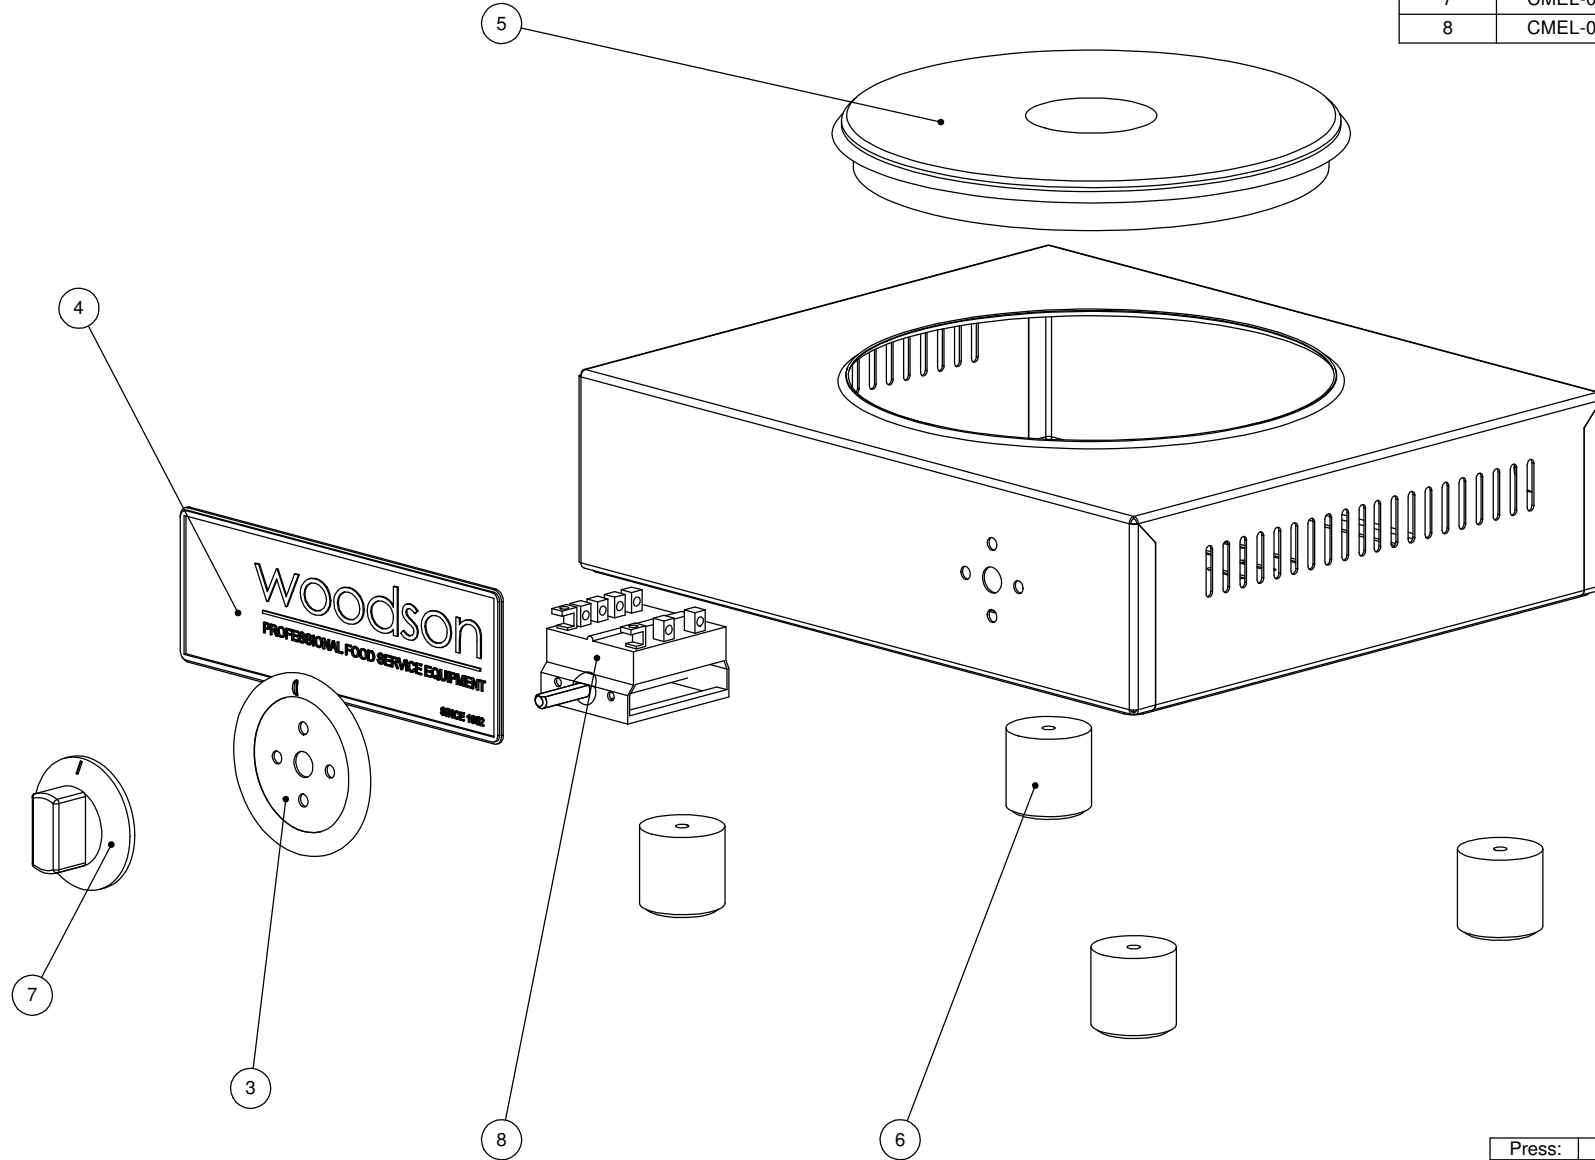

ITEM NO.	PART NUMBER	DESCRIPTION	Spare Parts/QTY.
3	CMEL-0347	Thermostat Bezel	1
4	CMGE-0394	Woodson Decal	1
5	CMEL-0521	Boiling Plate Element 2000w	1
6	CMGE-0276	32x32 Foot w/Washer	4
7	CMEL-0700	Knob 6 Positioning Rotary Switch	1
8	CMEL-0699	Switch Rotary 6 Position	1

PRODUCT: Single Boiling Plate				PART No: WBPS10-A001	
NAME	SIGNATURE	DATE	UNLESS OTHERWISE SPECIFIED: DIMENSIONS ARE IN MILLIMETERS	DESCRIPTION: Spare Parts	
DRAWN N Wooler		13/06/2006			
APPVD			MATERIAL:	DWG No: WBPS10-D001	
			THICKNESS:	REVISION	
			FINISH:	A	
DO NOT SCALE DRAWING		This drawing remains the property of Tom Stoddart Pty Ltd & cannot be reproduced without prior permission.			Sheet 3 of 6