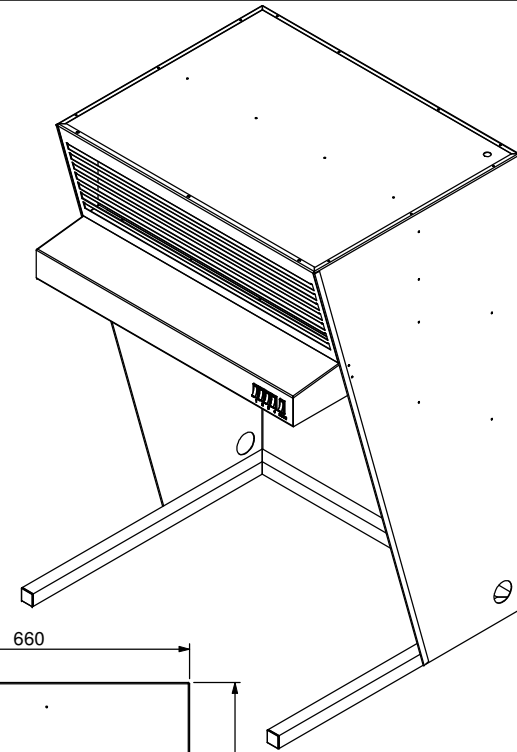

Press:	Programmed by:	Date:	Punch:	Die:

STODDART
METAL FABRICATORS
TOM STODDART Pty Ltd ACN 009 690 251
215 Jackson Rd Sunnybank Hills Qld 4109
PO Box 420 Sunnybank Qld 4109
Phone (617) 3345 5011 Fax (617) 3344 1000
Email sunnybank@stoddart.com.au
Quality in stainless steel

PRODUCT: 750 Long Counter Top Ductless Hood				PART No: WCHD750-A001	
NAME	SIGNATURE	DATE	UNLESS OTHERWISE SPECIFIED: DIMENSIONS ARE IN MILLIMETERS	DESCRIPTION: Assembly	
DRAWN N Wooler		20/04/2006			
APPV'D			MATERIAL:	DWG No: WCHD750-D001	
			THICKNESS:	REVISION A	
			FINISH:		
DO NOT SCALE DRAWING			This drawing remains the property of Tom Stoddart Pty Ltd & cannot be reproduced without prior permission.		
			A3	Sheet 1 of 37