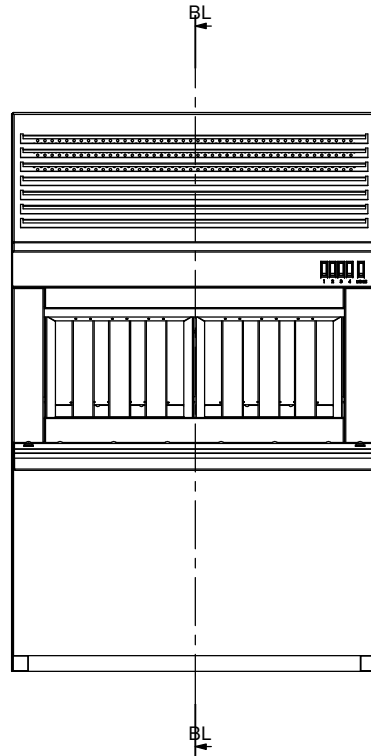

Press:	Programmed by:	Date:	Punch:	Die:

STODDART
METAL FABRICATORS
TOM STODDART Pty Ltd ACN 009 690 251
215 Jackson Rd Sunnybank Hills Qld 4109
PO Box 420 Sunnybank Qld 4109
Phone (617) 3345 5011 Fax (617) 3344 1000
Email sunnybank@stoddart.com.au
Quality in stainless steel

PRODUCT: 750 Long Counter Top Ductless Hood				PART No: WCHD750-A001	
NAME	SIGNATURE	DATE	UNLESS OTHERWISE SPECIFIED: DIMENSIONS ARE IN MILLIMETERS	DESCRIPTION: Assembly	
DRAWN N Wooler		20/04/2006			
APPV'D			MATERIAL:	DWG No: WCHD750-D001	
			THICKNESS:	REVISION A	
			FINISH:		
DO NOT SCALE DRAWING			This drawing remains the property of Tom Stoddart Pty Ltd & cannot be reproduced without prior permission.		
			A3	Sheet 1 of 37