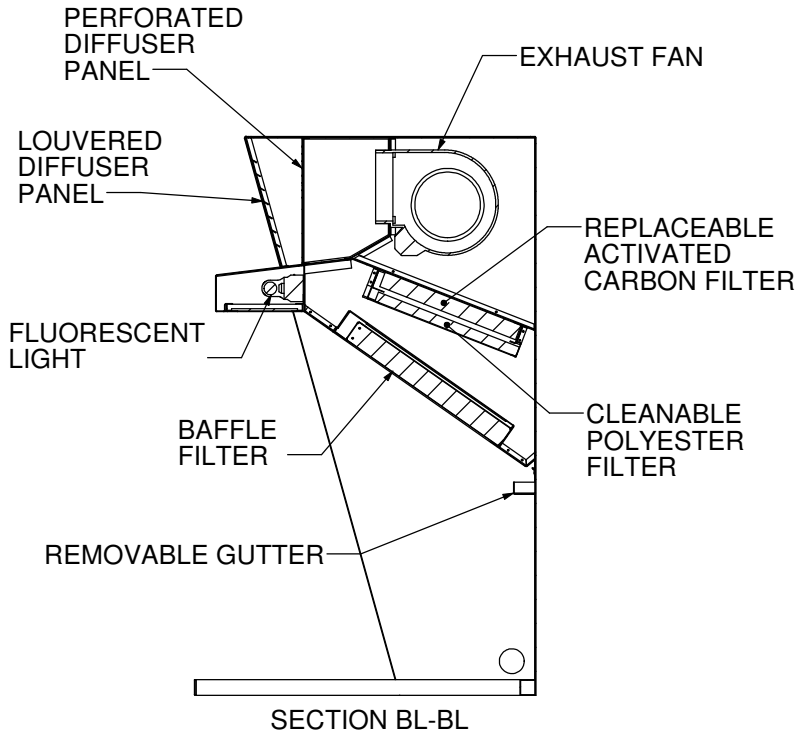

Press:	Programmed by:	Date:	Punch:	Die:

STODDART
METAL FABRICATORS
TOM STODDART Pty Ltd ACN 009 690 251
215 Jackson Rd Sunnybank Hills Qld 4109
PO Box 420 Sunnybank Qld 4109
Phone (617) 3345 5011 Fax (617) 3344 1000
Email sunnybank@stoddart.com.au
Quality in stainless steel

PRODUCT: 750 Long Counter Top Ductless Hood				PART No: WCHD750-A001	
NAME	SIGNATURE	DATE	UNLESS OTHERWISE SPECIFIED: DIMENSIONS ARE IN MILLIMETERS	DESCRIPTION: Assembly	
DRAWN N Wooler		20/04/2006			
APPV'D			MATERIAL:	DWG No: WCHD750-D001	
			THICKNESS:	REVISION A	
			FINISH:		
DO NOT SCALE DRAWING			This drawing remains the property of Tom Stoddart Pty Ltd & cannot be reproduced without prior permission.		
			A3	Sheet 1 of 37