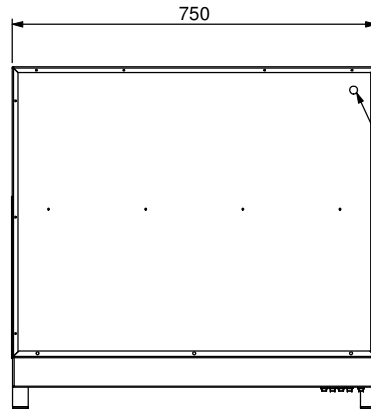

Product Details

Electrical Connection : Supply single phase
: 240v, 10amps, 498w, 10amp plug & lead supplied
: 1 fan @ 480w (240V)
: 1 Fluro light 600mm long@ 18w (240V)
Unit Controls : Switch for each fan setting
: Switch for fluro light

POWER SUPPLY CORD OUTLET