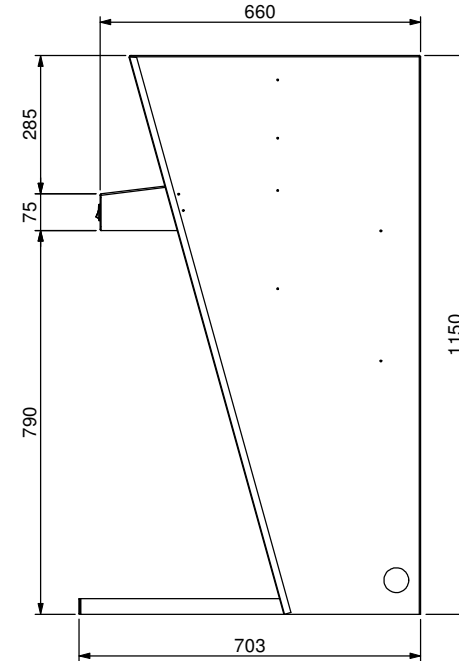

Press:	Programmed by:	Date:	Punch:	Die:

STODDART
METAL FABRICATORS
TOM STODDART Pty Ltd ACN 009 690 251
215 Jackson Rd Sunnybank Hills Qld 4109
PO Box 420 Sunnybank Qld 4109
Phone (617) 3345 5011 Fax (617) 3344 1000
Email sunnybank@stoddart.com.au
Quality in stainless steel

PRODUCT: 750 Long Counter Top Ductless Hood				PART No: WCHD750-A001	
NAME	SIGNATURE	DATE	UNLESS OTHERWISE SPECIFIED: DIMENSIONS ARE IN MILLIMETERS	DESCRIPTION: Assembly	
DRAWN N Wooler		20/04/2006			
APPV'D			MATERIAL:	DWG No: WCHD750-D001	
			THICKNESS:	REVISION A	
			FINISH:		
DO NOT SCALE DRAWING			This drawing remains the property of Tom Stoddart Pty Ltd & cannot be reproduced without prior permission.		
			A3	Sheet 1 of 37