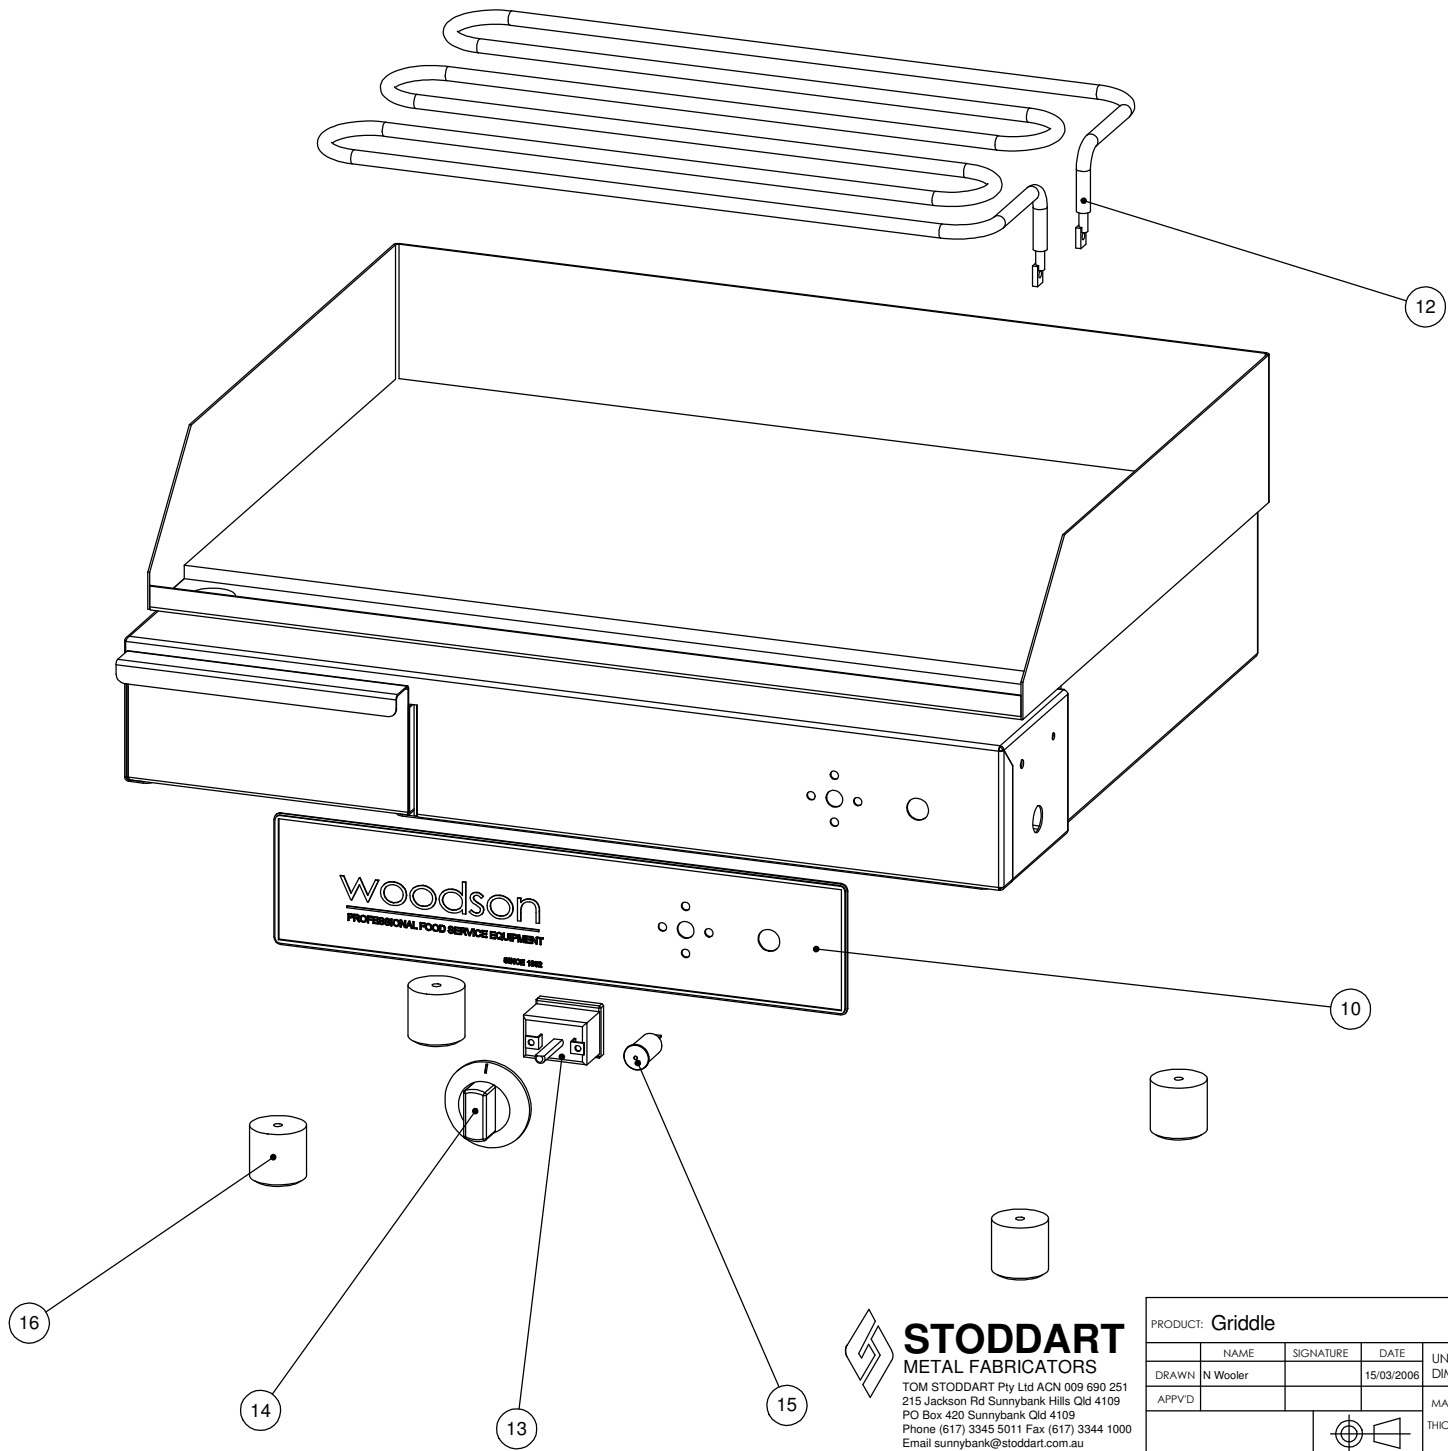

ITEM NO.	PART NUMBER	DESCRIPTION	Spare Parts/QTY.
10	CMGE-0384	Griddle Decal	1
12	CMEL-0352	Griddle 2400w Element	1
13	CMEL-0336	Thermostat 285deg	1
14	CMEL-0698	Thermostat Knob-Blank	1
15	CMEL-0540	Indicator Light	1
16	CMGE-0276	32x32 Foot w/Washer	4

Press:	Programmed by:	Date:	Punch:	Die:
--------	----------------	-------	--------	------

PRODUCT: Griddle				PART No: WGDA50-A001	
DRAWN	N Wooler	SIGNATURE	DATE	UNLESS OTHERWISE SPECIFIED: DIMENSIONS ARE IN MILLIMETERS	
APPVD			15/03/2006	DESCRIPTION: Spare Parts	
			MATERIAL:	REVISION	
			THICKNESS:	DWG No: WGDA50-D001	
			FINISH:	A	
DO NOT SCALE DRAWING		This drawing remains the property of Tom Stoddart Pty Ltd & cannot be reproduced without prior permission.			Sheet 3 of 16