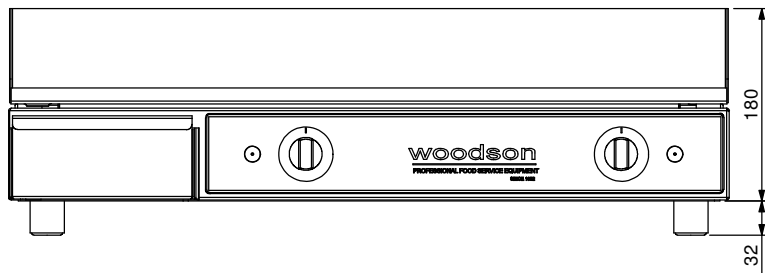

Product Details

Electrical Connection : Supply 20amp single phase
 : 240v, 20amps, 4800w, 20amp plug & lead supplied
 : 2 elements @ 2400w (240V)
 Unit Controls : 1 Knob with 285deg thermostat and indicator light
 for each element
 Plate Size : 670 x 484 x 12

PRODUCT: Large Griddle				PART No: WGDA60-A001	
DRAWN	N Wooler	SIGNATURE	DATE	UNLESS OTHERWISE SPECIFIED: DIMENSIONS ARE IN MILLIMETERS	
APPV'D			24/03/2006	DESCRIPTION: Assembly	
			MATERIAL:		REVISION
			THICKNESS:		WGDA60-D001 A
			FINISH:		
DO NOT SCALE DRAWING		This drawing remains the property of Tom Stoddart Pty Ltd & cannot be reproduced without prior permission.			A3
					Sheet 1 of 16