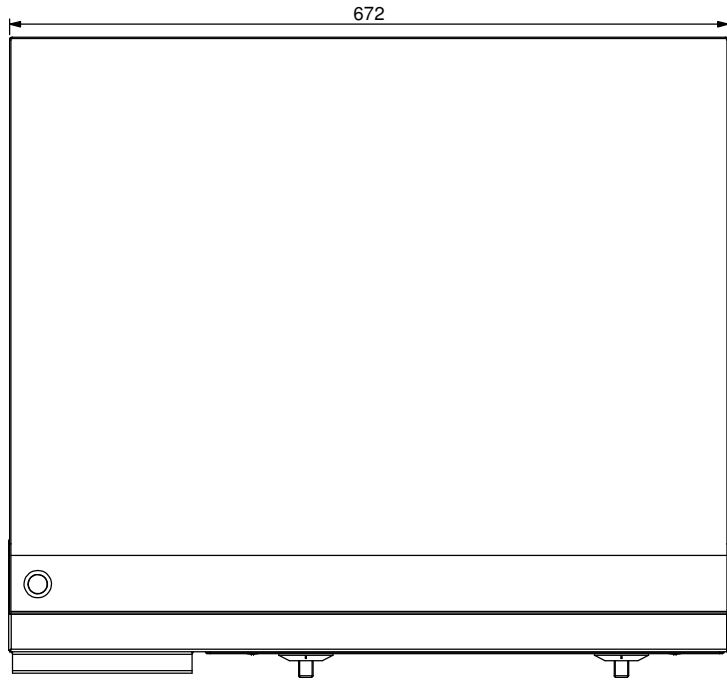

Product Details

Electrical Connection : Supply 20amp single phase
 : 240v, 20amps, 4800w, 20amp plug & lead supplied
 : 2 elements @ 2400w (240V)
 Unit Controls : 1 Knob with 285deg thermostat and indicator light
 for each element
 Plate Size : 670 x 484 x 12

PRODUCT: Large Griddle				PART No: WGDA60-A001	
DRAWN	N Wooler	SIGNATURE	DATE	UNLESS OTHERWISE SPECIFIED: DIMENSIONS ARE IN MILLIMETERS	
APPV'D			24/03/2006	DESCRIPTION: Assembly	
			MATERIAL:		REVISION
			THICKNESS:		WGDA60-D001 A
			FINISH:		
DO NOT SCALE DRAWING		This drawing remains the property of Tom Stoddart Pty Ltd & cannot be reproduced without prior permission.			A3
					Sheet 1 of 16