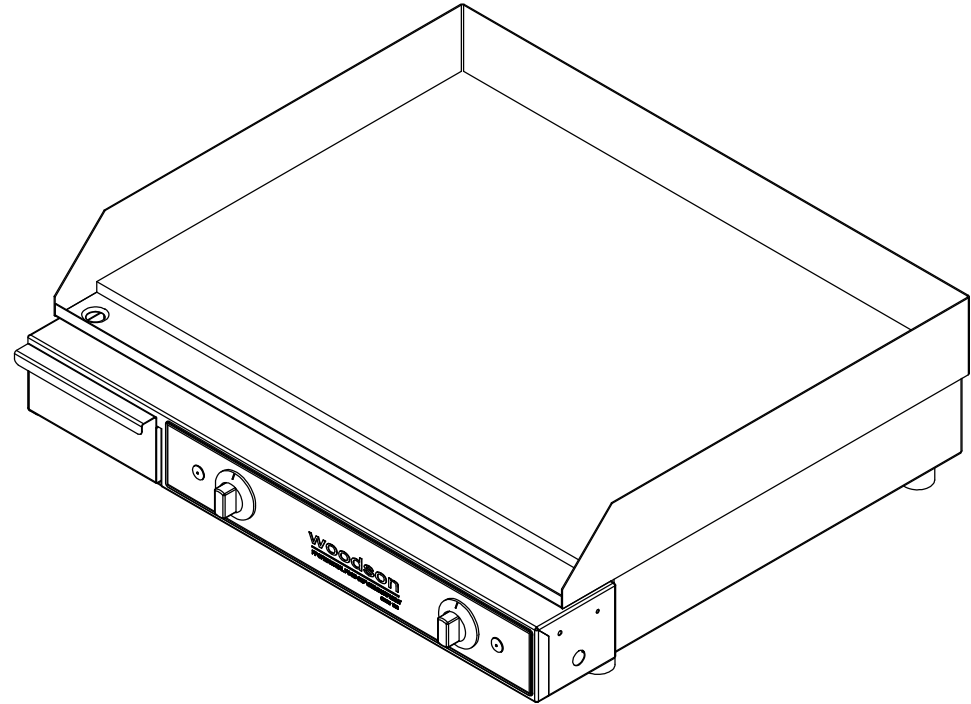

Product Details

Electrical Connection : Supply 20amp single phase
 : 240v, 20amps, 4800w, 20amp plug & lead supplied
 : 2 elements @ 2400w (240V)
 Unit Controls : 1 Knob with 285deg thermostat and indicator light
 for each element
 Plate Size : 670 x 484 x 12

PRODUCT: Large Griddle				PART No: WGDA60-A001	
DRAWN	N Wooler	SIGNATURE	DATE	UNLESS OTHERWISE SPECIFIED: DIMENSIONS ARE IN MILLIMETERS	
APPV'D			24/03/2006	DESCRIPTION: Assembly	
			MATERIAL:		REVISION
			THICKNESS:		WGDA60-D001 A
			FINISH:		
DO NOT SCALE DRAWING		This drawing remains the property of Tom Stoddart Pty Ltd & cannot be reproduced without prior permission.			A3
					Sheet 1 of 16