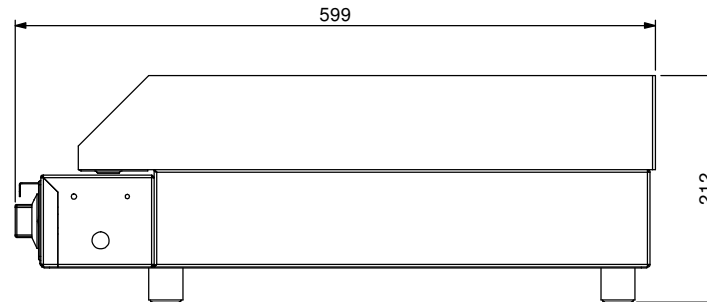

Product Details

Electrical Connection : Supply 20amp single phase
 : 240v, 20amps, 4800w, 20amp plug & lead supplied
 : 2 elements @ 2400w (240V)
 Unit Controls : 1 Knob with 285deg thermostat and indicator light
 for each element
 Plate Size : 670 x 484 x 12

PRODUCT: Large Griddle				PART No: WGDA60-A001	
DRAWN	N Wooler	SIGNATURE	DATE	UNLESS OTHERWISE SPECIFIED: DIMENSIONS ARE IN MILLIMETERS	
APPV'D			24/03/2006	DESCRIPTION: Assembly	
			MATERIAL:		REVISION
			THICKNESS:		WGDA60-D001 A
			FINISH:		
DO NOT SCALE DRAWING		This drawing remains the property of Tom Stoddart Pty Ltd & cannot be reproduced without prior permission.			A3
					Sheet 1 of 16