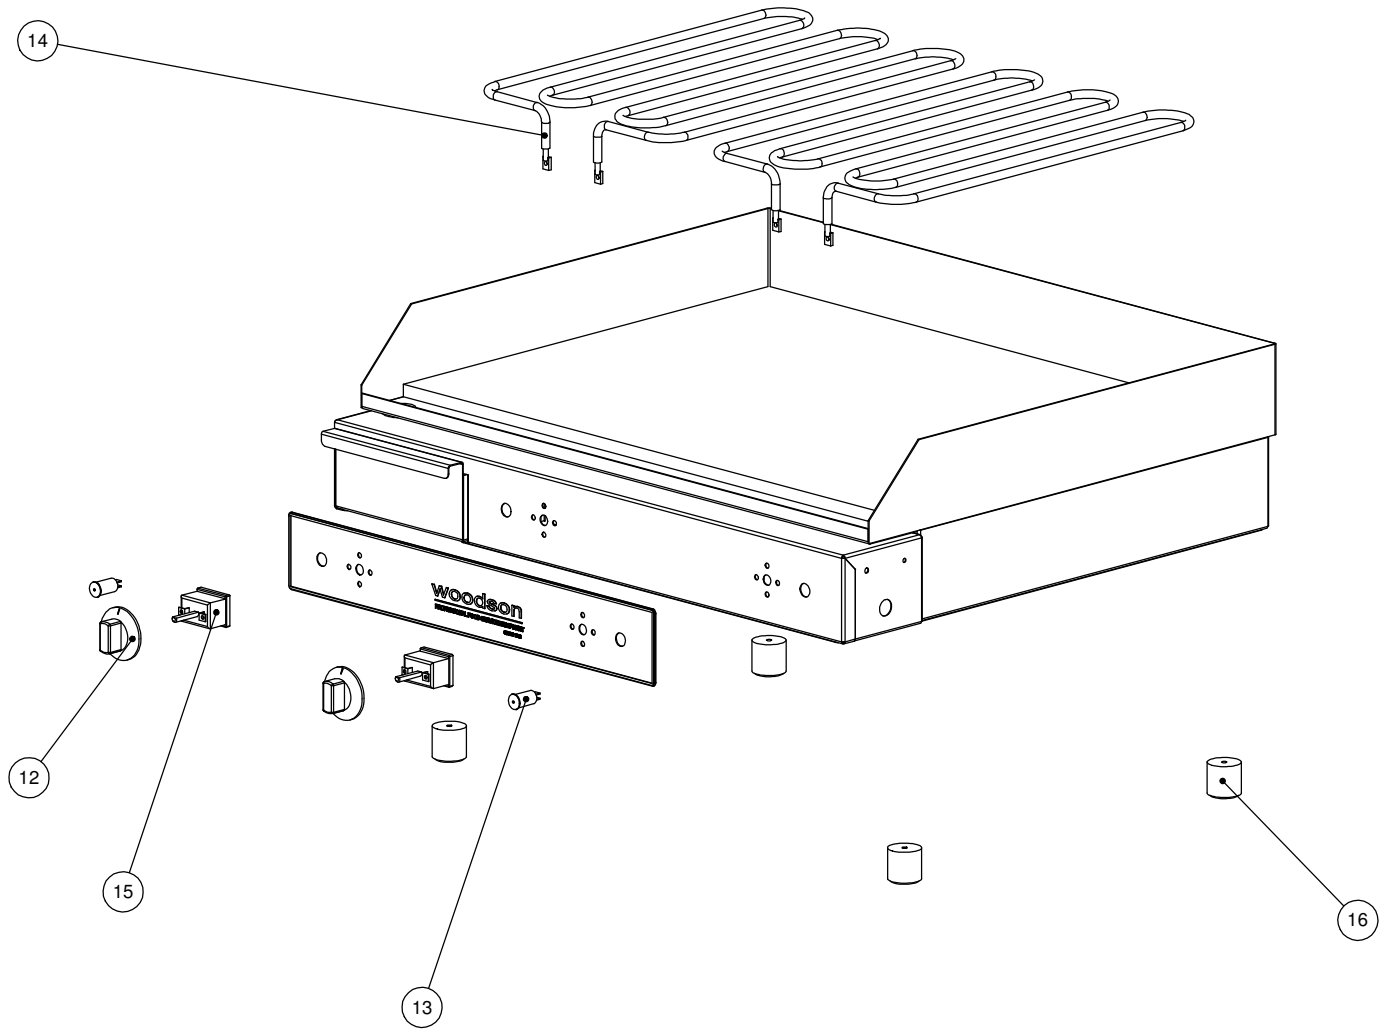

ITEM NO.	PART NUMBER	DESCRIPTION	Spare Parts/QTY.
12	CMEL-0698	Thermostat Knob-Blank	2
13	CMEL-0540	Indicator Light	2
14	CMEL-0352	Griddle 2400w Element	2
15	CMEL-0336	Thermostat 285deg	2
16	CMGE-0276	32x32 Foot w/Washer	4

PRODUCT: Large Griddle				PART No: WGDA60-A001	
NAME	SIGNATURE	DATE	UNLESS OTHERWISE SPECIFIED: DIMENSIONS ARE IN MILLIMETERS	DESCRIPTION: Spare Parts	
DRAWN	N Wooler	24/03/2006			
APPV'D			MATERIAL:	DWG No: WGDA60-D001	
			THICKNESS:	REVISION	
			FINISH:	A	
DO NOT SCALE DRAWING		This drawing remains the property of Tom Stoddart Pty Ltd & cannot be reproduced without prior permission.			A3
					Sheet 3 of 16