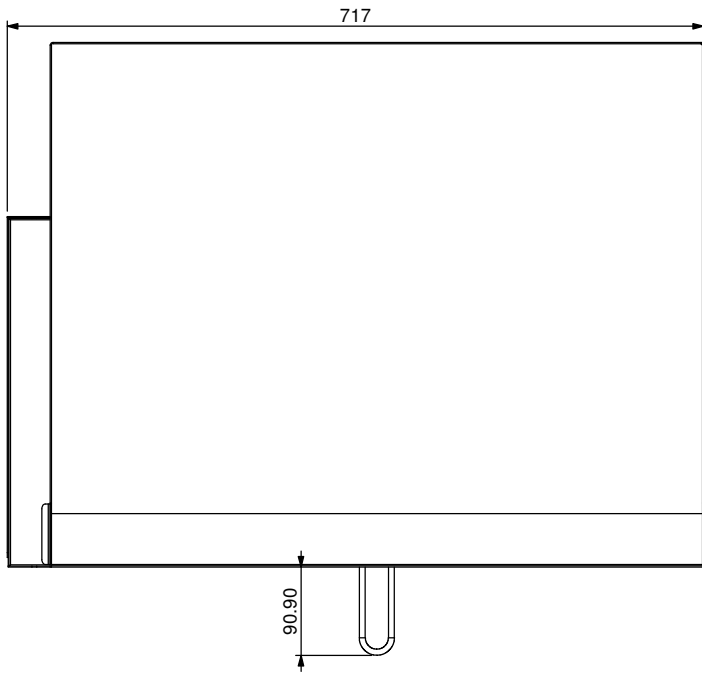

Product Details

Electrical Connection : Supply 20amp single phase
 : 240v, 20amps, 4800w, 20amp plug & lead supplied
 : 2 elements @ 2400w (240V)
 Unit Controls : 1 knob and 285deg thermostat with indicator light
 for each element
 Plate Size : 670 x 484 x 12

PRODUCT: Large Griddle Toaster				PART No: WGD75-A001	
DRAWN	N Wooler	SIGNATURE	DATE	UNLESS OTHERWISE SPECIFIED: DIMENSIONS ARE IN MILLIMETERS	
APPV'D			7/04/2006	DESCRIPTION: Assembly	
			MATERIAL:		REVISION
			THICKNESS:		A
			FINISH:		
DO NOT SCALE DRAWING		This drawing remains the property of Tom Stoddart Pty Ltd & cannot be reproduced without prior permission.			DWG No: WGD75-D001
				A3	Sheet 1 of 25