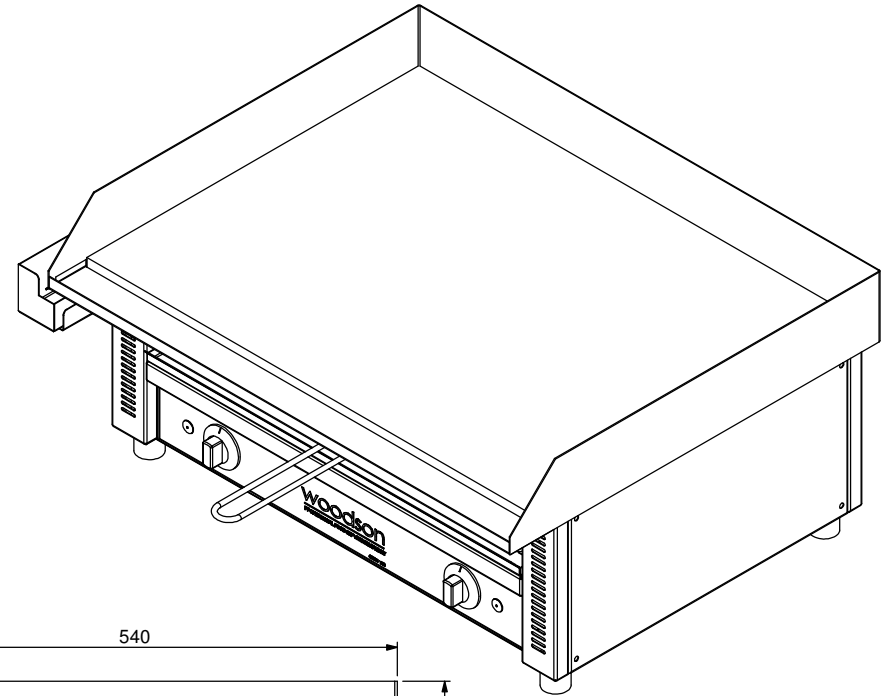

Product Details

Electrical Connection : Supply 20amp single phase
 : 240v, 20amps, 4800w, 20amp plug & lead supplied
 : 2 elements @ 2400w (240V)
 Unit Controls : 1 knob and 285deg thermostat with indicator light
 for each element
 Plate Size : 670 x 484 x 12

PRODUCT: Large Griddle Toaster				PART No: WGD75-A001	
DRAWN	N Wooler	SIGNATURE	DATE	UNLESS OTHERWISE SPECIFIED: DIMENSIONS ARE IN MILLIMETERS	
APPV'D			7/04/2006	DESCRIPTION: Assembly	
			MATERIAL:		REVISION
			THICKNESS:		A
			FINISH:		
DO NOT SCALE DRAWING		This drawing remains the property of Tom Stoddart Pty Ltd & cannot be reproduced without prior permission.			DWG No: WGD75-D001
				A3	Sheet 1 of 25