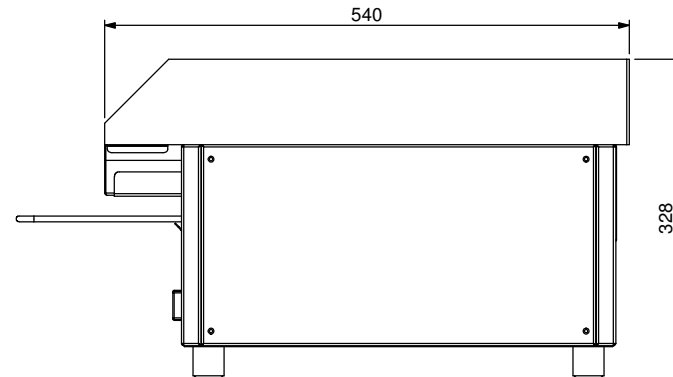

Product Details

Electrical Connection : Supply 20amp single phase
 : 240v, 20amps, 4800w, 20amp plug & lead supplied
 : 2 elements @ 2400w (240V)
 Unit Controls : 1 knob and 285deg thermostat with indicator light
 for each element
 Plate Size : 670 x 484 x 12

PRODUCT: Large Griddle Toaster				PART No: WGD75-A001	
DRAWN	N Wooler	SIGNATURE	DATE	UNLESS OTHERWISE SPECIFIED: DIMENSIONS ARE IN MILLIMETERS	
APPV'D			7/04/2006	DESCRIPTION: Assembly	
			MATERIAL:		REVISION
			THICKNESS:		A
			FINISH:		
DO NOT SCALE DRAWING		This drawing remains the property of Tom Stoddart Pty Ltd & cannot be reproduced without prior permission.			DWG No: WGD75-D001
				A3	Sheet 1 of 25