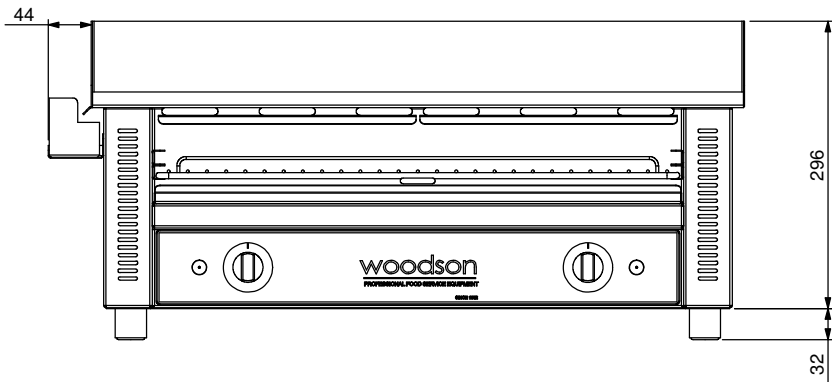

Product Details

Electrical Connection : Supply 20amp single phase
 : 240v, 20amps, 4800w, 20amp plug & lead supplied
 : 2 elements @ 2400w (240V)
 Unit Controls : 1 knob and 285deg thermostat with indicator light
 for each element
 Plate Size : 670 x 484 x 12

PRODUCT: Large Griddle Toaster				PART No: WGD75-A001	
DRAWN	N Wooler	SIGNATURE	DATE	UNLESS OTHERWISE SPECIFIED: DIMENSIONS ARE IN MILLIMETERS	
APPV'D			7/04/2006	DESCRIPTION: Assembly	
			MATERIAL:		REVISION
			THICKNESS:		A
			FINISH:		
DO NOT SCALE DRAWING		This drawing remains the property of Tom Stoddart Pty Ltd & cannot be reproduced without prior permission.			DWG No: WGD75-D001
				A3	Sheet 1 of 25