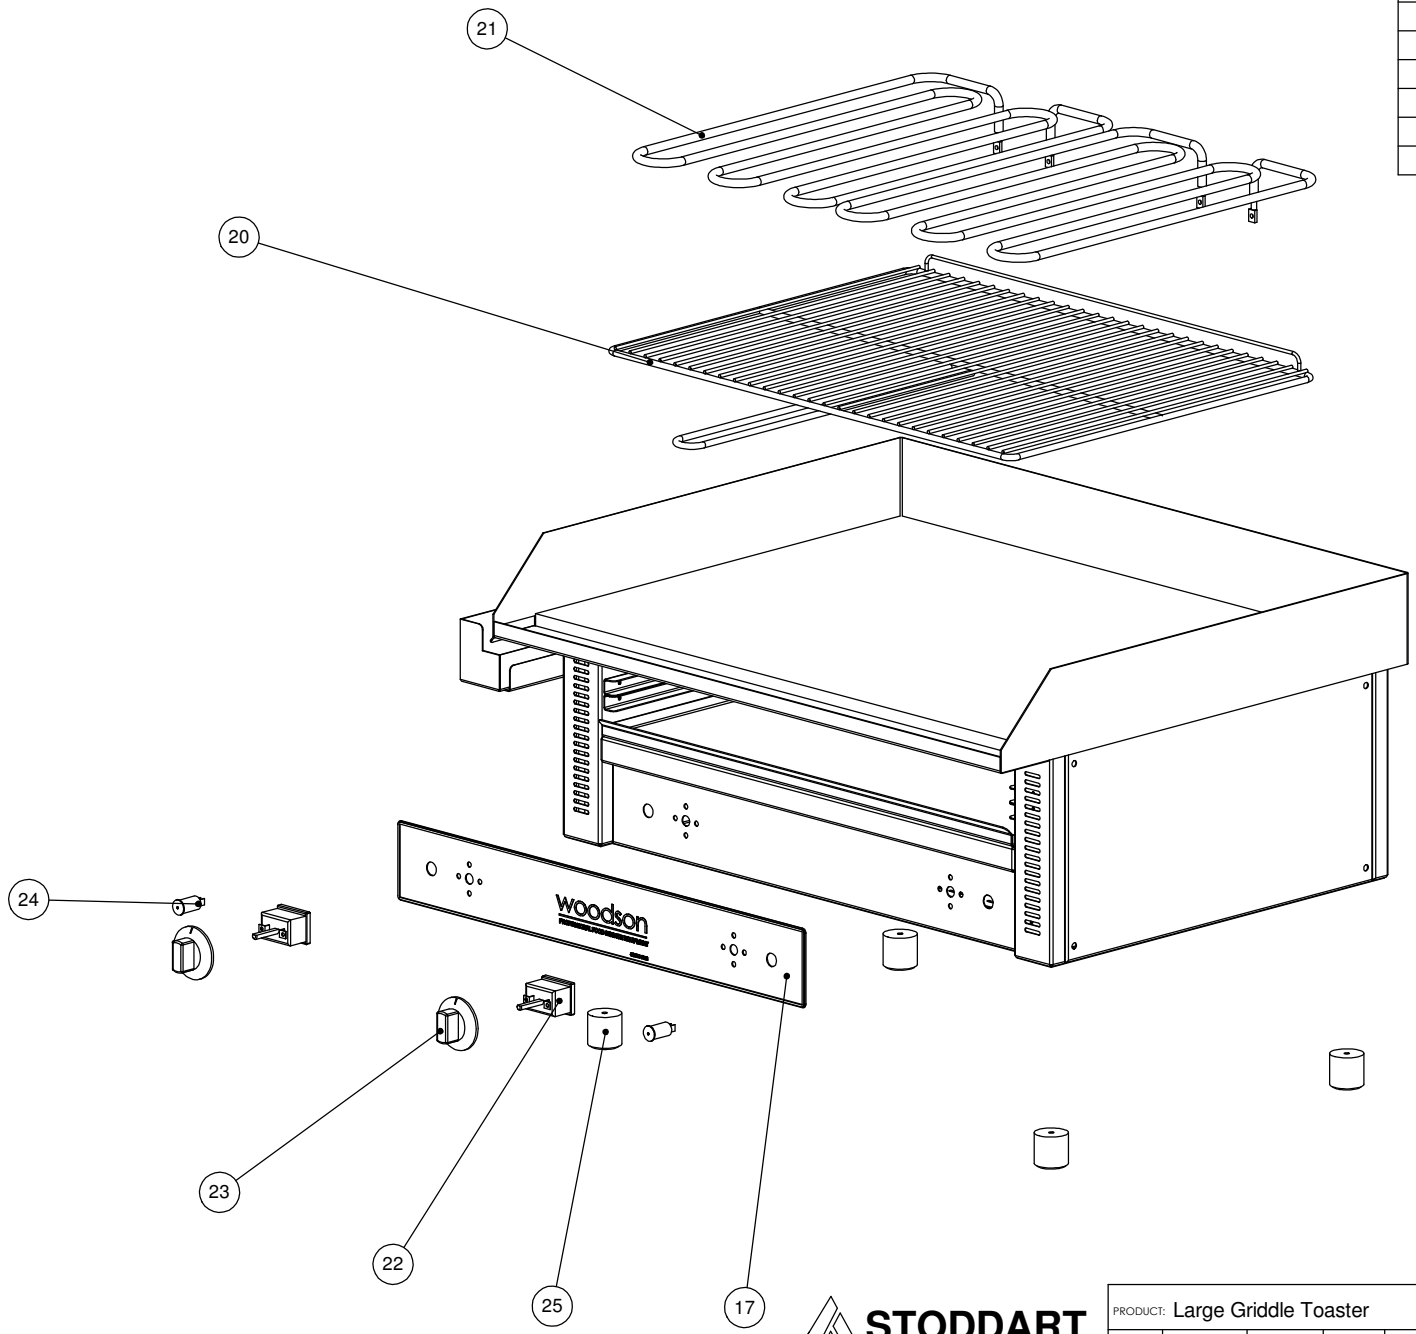

ITEM NO.	PART NUMBER	DESCRIPTION	Spare Parts/QTY.
17	CMGE-0389	Decal Large Griddle Toaster 539x77	1
20	CMGE-0380	Large Griddle Toaster Shelf	1
21	CMEL-0352	Griddle 2400w Element	2
22	CMEL-0336	Thermostat 285deg	2
23	CMEL-0698	Thermostat Knob-Blank	2
24	CMEL-0540	Indicator Light	2
25	CMGE-0276	32x32 Foot w/Washer	4

Press:	Programmed by:	Date:	Punch:	Die:
--------	----------------	-------	--------	------

PRODUCT: Large Griddle Toaster				PART No: WGD175-A001	
DRAWN	NAME	SIGNATURE	DATE	UNLESS OTHERWISE SPECIFIED: DIMENSIONS ARE IN MILLIMETERS	
APPVD			7/04/2006	DESCRIPTION: Spare Parts	
			MATERIAL:	REVISION	
			THICKNESS:	DWG No: WGD175-D001	
			FINISH:	A	
DO NOT SCALE DRAWING		This drawing remains the property of Tom Stoddart Pty Ltd & cannot be reproduced without prior permission.			Sheet 3 of 25