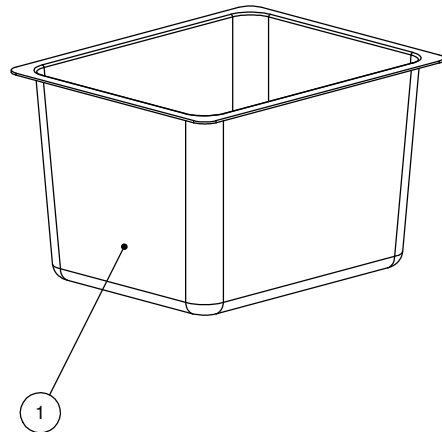

ITEM NO.	PART NUMBER	DESCRIPTION	QTY.
10	WFAS80-P001	Body	1
11	WFAS80-P002	Back Panel	1
12	WFAS80-P011	Night Lid	1
13	WFAS80-P014	Drip Tray	1
1	SPPO-12200	1/2 200mm Deep Pan	1
2	CMGE-0382	Basket Woodson Fryer	1
3	CMGE-0276	32x32 Foot w/Washer	4
4	WFAS80H-A001	AutoLift Fryer Head	1

STODDART
METAL FABRICATORS

Quality in stainless steel

PRODUCT: 8L Single AutoLift Pan Fryer				PART No: WFAS80-A001
NAME	SIGNATURE	DATE	UNLESS OTHERWISE SPECIFIED: DIMENSIONS ARE IN MILLIMETERS	DESCRIPTION: Spare Parts
DRAWN N Wooler		18/06/2004		
APPV'D			MATERIAL: 0.9 430 B/A	
			THICKNESS: FINISH: B/A	DWG No: WFAS80-D001
DO NOT SCALE DRAWING			This drawing remains the property of Tom Stoddart Pty Ltd & cannot be reproduced without prior permission.	REVISION A
			A3	Sheet 4 of 10