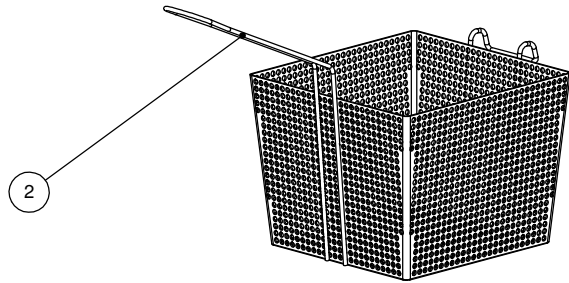

ITEM NO.	PART NUMBER	DESCRIPTION	QTY.
10	WFAS80-P001	Body	1
11	WFAS80-P002	Back Panel	1
12	WFAS80-P011	Night Lid	1
13	WFAS80-P014	Drip Tray	1
1	SPPO-12200	1/2 200mm Deep Pan	1
2	CMGE-0382	Basket Woodson Fryer	1
3	CMGE-0276	32x32 Foot w/Washer	4
4	WFAS80H-A001	AutoLift Fryer Head	1

STODDART
METAL FABRICATORS

Quality in stainless steel

PRODUCT: 8L Single AutoLift Pan Fryer				PART No: WFAS80-A001
NAME	SIGNATURE	DATE	UNLESS OTHERWISE SPECIFIED: DIMENSIONS ARE IN MILLIMETERS	DESCRIPTION: Spare Parts
DRAWN N Wooler		18/06/2004		
APPV'D			MATERIAL: 0.9 430 B/A	
			THICKNESS: FINISH: B/A	DWG No: WFAS80-D001
DO NOT SCALE DRAWING			This drawing remains the property of Tom Stoddart Pty Ltd & cannot be reproduced without prior permission.	REVISION A
			A3	Sheet 4 of 10