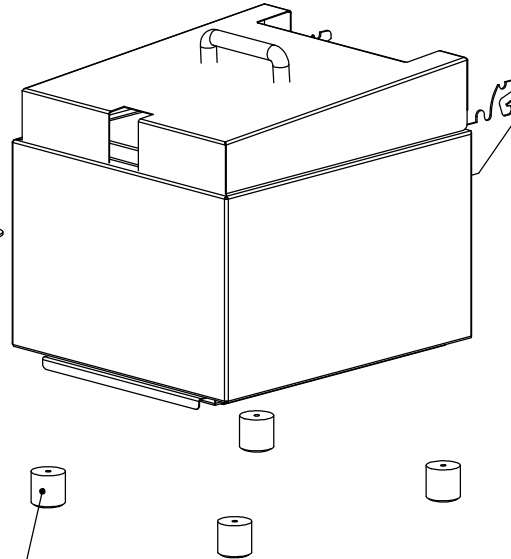

ITEM NO.	PART NUMBER	DESCRIPTION	QTY.
10	WFAS80-P001	Body	1
11	WFAS80-P002	Back Panel	1
12	WFAS80-P011	Night Lid	1
13	WFAS80-P014	Drip Tray	1
1	SPPO-12200	1/2 200mm Deep Pan	1
2	CMGE-0382	Basket Woodson Fryer	1
3	CMGE-0276	32x32 Foot w/Washer	4
4	WFAS80H-A001	AutoLift Fryer Head	1

STODDART
METAL FABRICATORS

Quality in stainless steel

PRODUCT: 8L Single AutoLift Pan Fryer				PART No: WFAS80-A001
NAME	SIGNATURE	DATE	UNLESS OTHERWISE SPECIFIED: DIMENSIONS ARE IN MILLIMETERS	DESCRIPTION: Spare Parts
DRAWN N Wooler		18/06/2004		
APPV'D			MATERIAL: 0.9 430 B/A	
			THICKNESS: FINISH: B/A	DWG No: WFAS80-D001
DO NOT SCALE DRAWING			This drawing remains the property of Tom Stoddart Pty Ltd & cannot be reproduced without prior permission.	REVISION A
			A3	Sheet 4 of 10