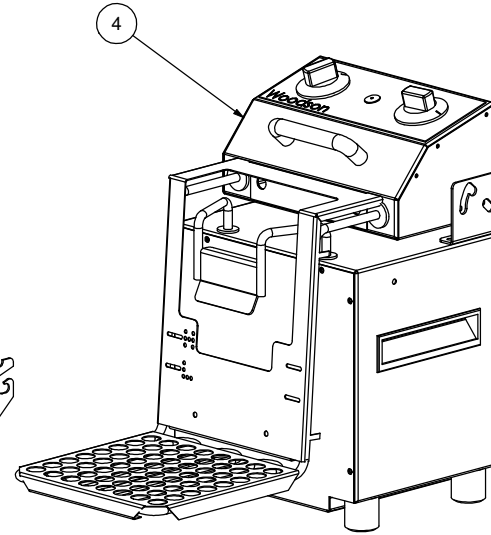

ITEM NO.	PART NUMBER	DESCRIPTION	QTY.
10	WFAS80-P001	Body	1
11	WFAS80-P002	Back Panel	1
12	WFAS80-P011	Night Lid	1
13	WFAS80-P014	Drip Tray	1
1	SPPO-12200	1/2 200mm Deep Pan	1
2	CMGE-0382	Basket Woodson Fryer	1
3	CMGE-0276	32x32 Foot w/Washer	4
4	WFAS80H-A001	AutoLift Fryer Head	1

STODDART
METAL FABRICATORS

Quality in stainless steel

PRODUCT: 8L Single AutoLift Pan Fryer				PART No: WFAS80-A001
NAME	SIGNATURE	DATE	UNLESS OTHERWISE SPECIFIED: DIMENSIONS ARE IN MILLIMETERS	DESCRIPTION: Spare Parts
DRAWN N Wooler		18/06/2004		
APPV'D			MATERIAL: 0.9 430 B/A	
			THICKNESS: FINISH: B/A	DWG No: WFAS80-D001
DO NOT SCALE DRAWING			This drawing remains the property of Tom Stoddart Pty Ltd & cannot be reproduced without prior permission.	REVISION A
			A3	Sheet 4 of 10