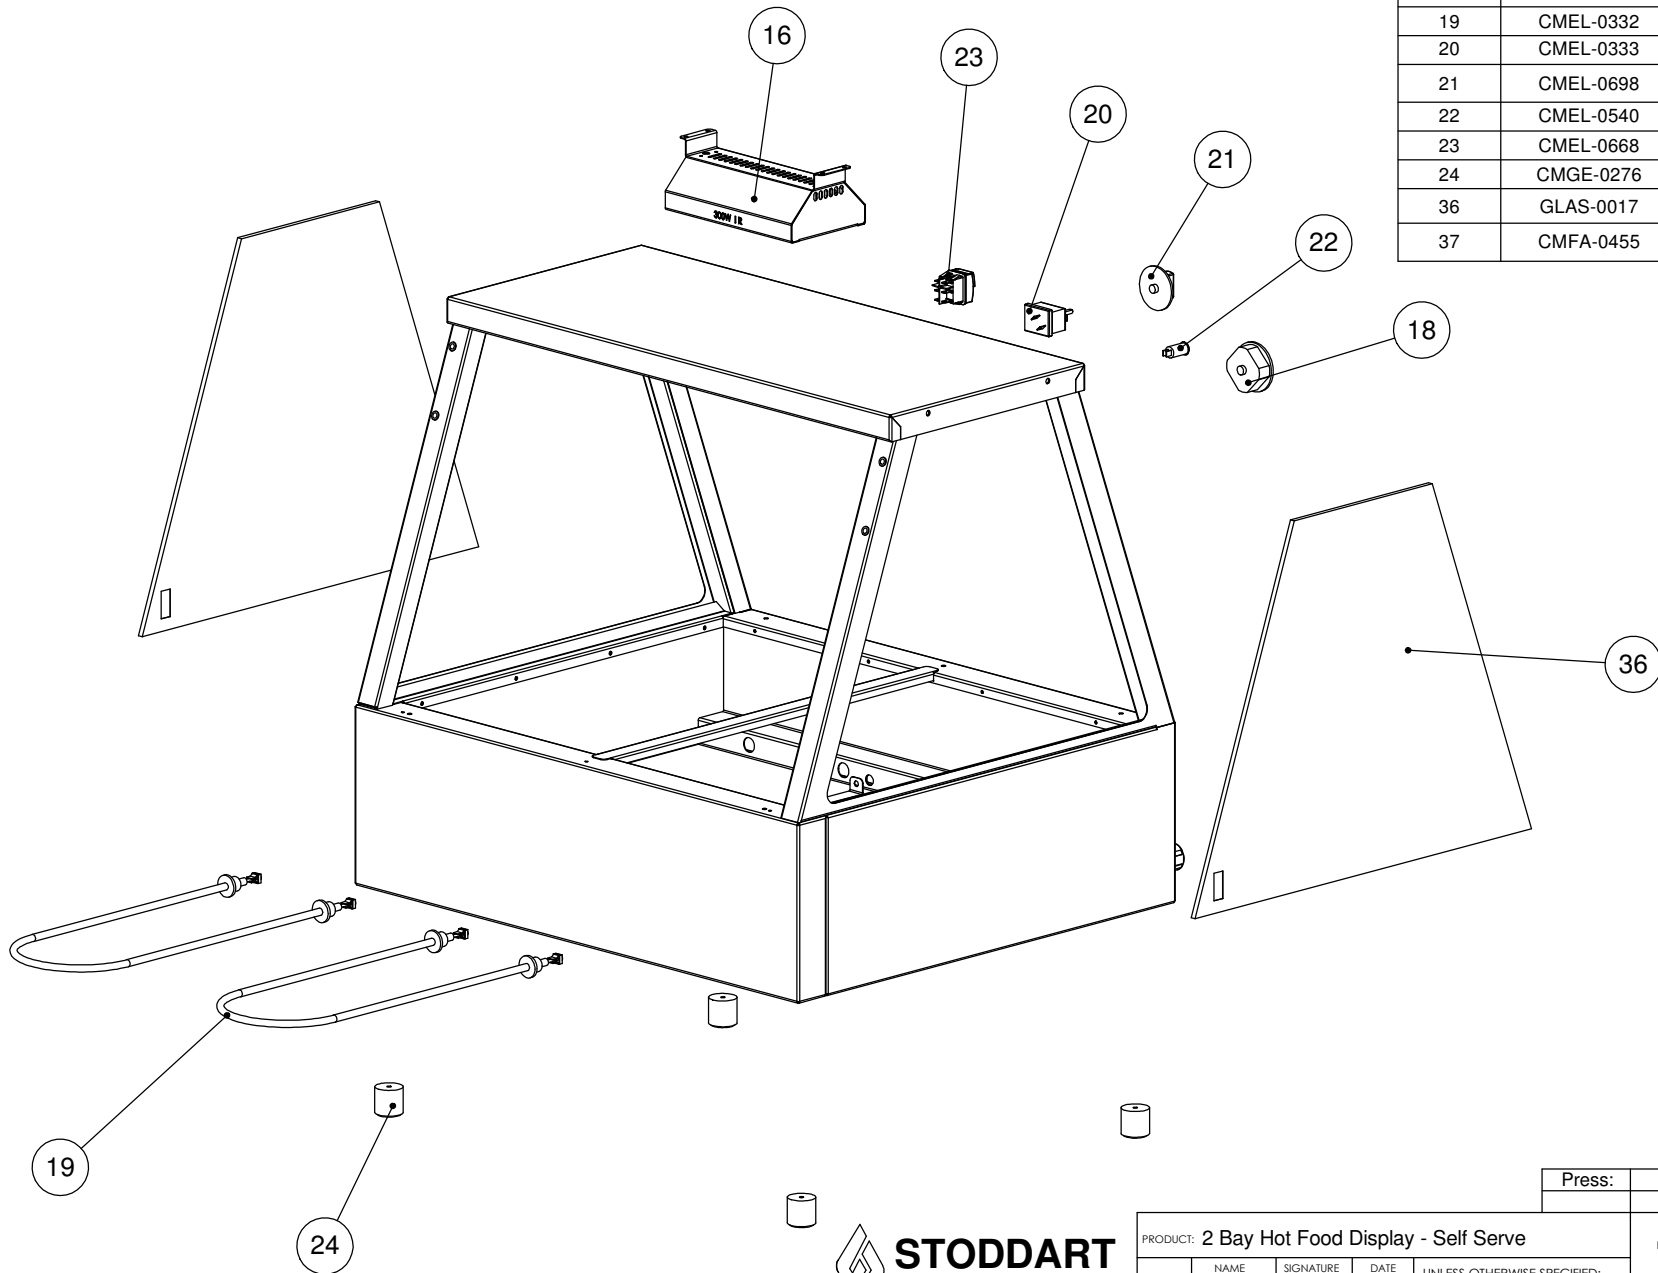

ITEM NO.	PART NUMBER	DESCRIPTION	Self Serve Spare Parts/QTY.
16	WHLU1-A001	Woodson Heat Lamp Unit 300Watt	1
17	CMEL-0075	Cord Grip 1.5mm	1
18	CMEL-0235	Dial Thermometer 30-120deg	1
19	CMEL-0332	600w element	2
20	CMEL-0333	Thermostat 120deg	1
21	CMEL-0698	Thermostat Knob-Blank	1
22	CMEL-0540	Indicator Light	1
23	CMEL-0668	Sonar Switch	1
24	CMGE-0276	32x32 Foot w/Washer	4
36	GLAS-0017	Woodson Self Serve End Glass	2
37	CMFA-0455	Hexsert Large Flange M5	22

Press:	Programmed by:	Date:	Punch:	Die:
--------	----------------	-------	--------	------

PRODUCT: 2 Bay Hot Food Display - Self Serve				PART No: <b>WHFS22-A001</b>	
NAME	SIGNATURE	DATE	UNLESS OTHERWISE SPECIFIED: DIMENSIONS ARE IN MILLIMETERS	DESCRIPTION: Spare Parts	
DRAWN	N Wooler	18/07/2008			
APP'VD			MATERIAL:	DWG No: WHFS22SS-D001	
			THICKNESS:	REVISION	
			FINISH:	C	
DO NOT SCALE DRAWING			This drawing remains the property of Tom Stoddart Pty Ltd & cannot be reproduced without prior permission.		