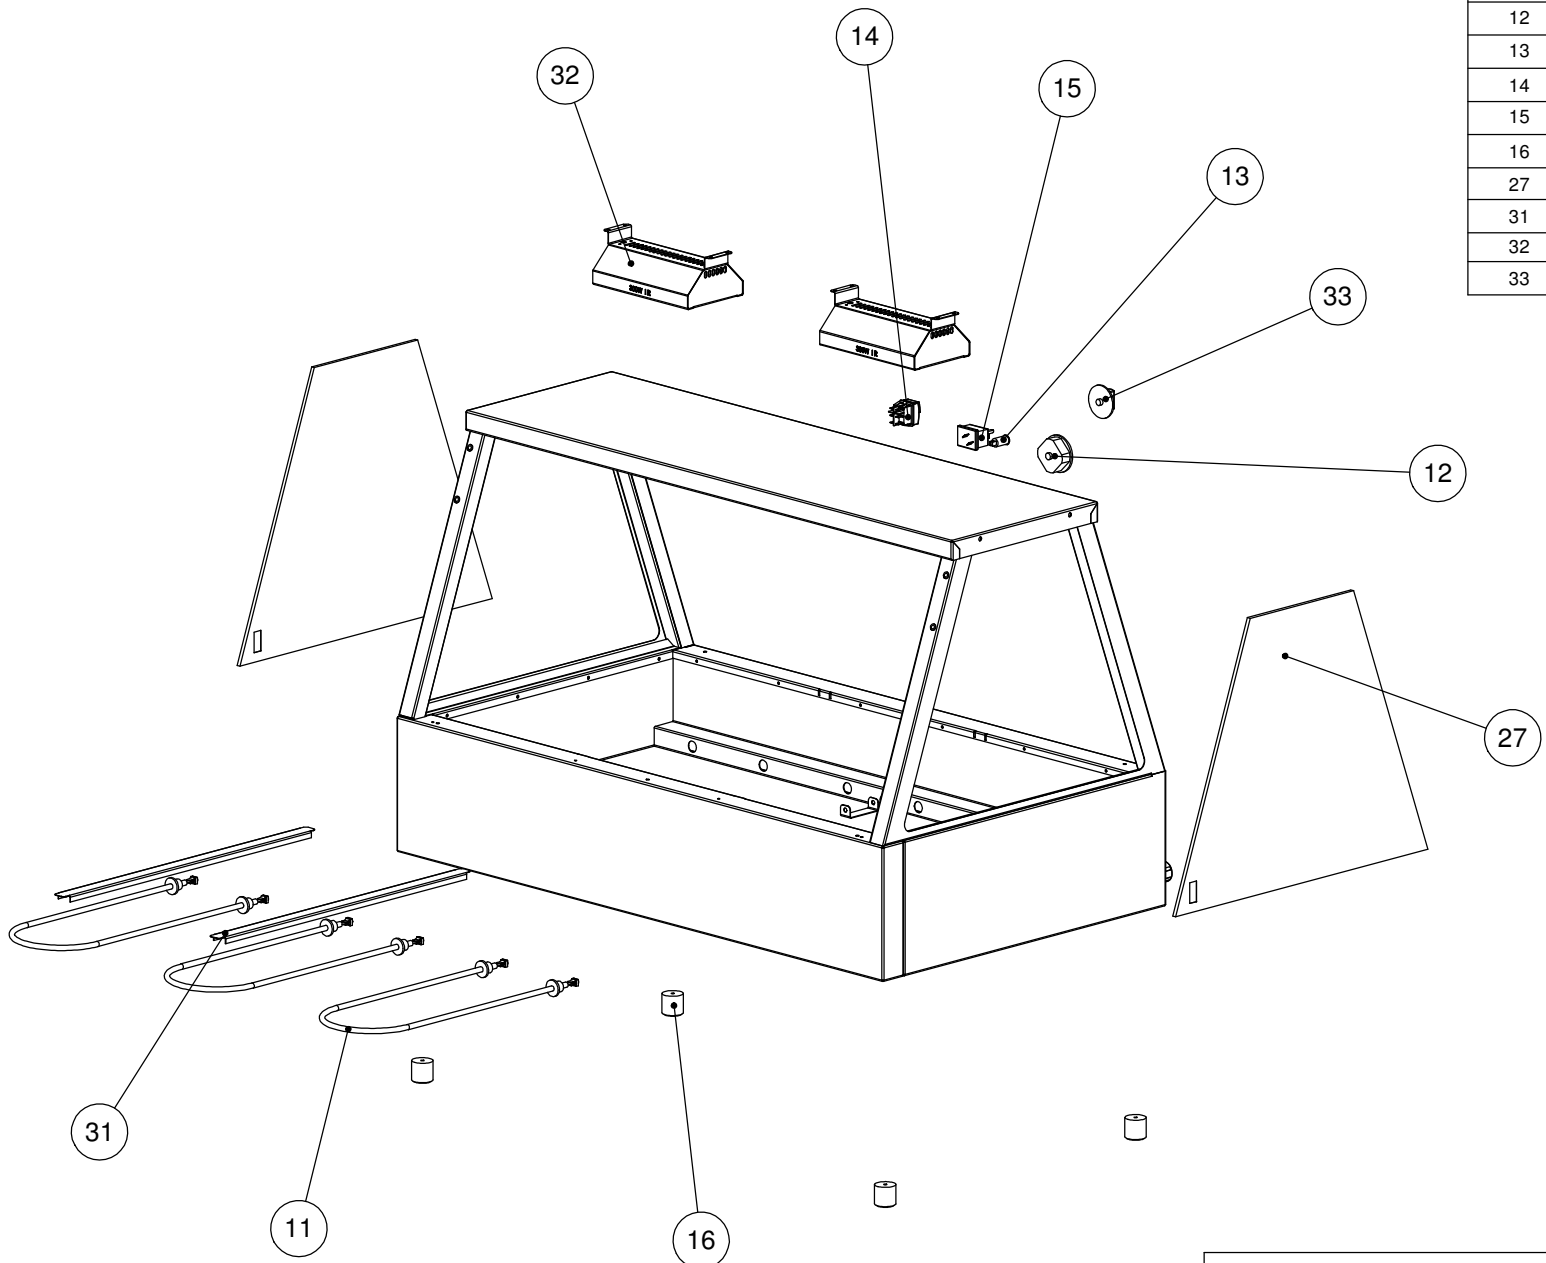

ITEM NO.	PART NUMBER	DESCRIPTION	Self Serve Spare Parts/QTY.
11	CMEL-0332	600w element	3
12	CMEL-0235	Dial Thermometer 30-120deg	1
13	CMEL-0540	Indicator Light	1
14	CMEL-0668	Sonar Switch	1
15	CMEL-0333	Thermostat 120deg	1
16	CMGE-0276	32x32 Foot w/Washer	4
27	GLAS-0017	Woodson Self Serve End Glass	2
31	WOOD-P004	Woodson Pan Divider	2
32	WHLU1-A001	Woodson Heat Lamp Unit 300Watt	2
33	CMEL-0698	Thermostat Knob-Blank	1

PRODUCT: 3 Bay Hot Food Display - Self Serve				PART No: WHFS23-A001	
NAME	SIGNATURE	DATE	UNLESS OTHERWISE SPECIFIED: DIMENSIONS ARE IN MILLIMETERS	DESCRIPTION: Spare Parts	
DRAWN	N Wooler	4/06/2008			
APPV'D			MATERIAL:	DWG No: WHFS23SS-D001	
			THICKNESS:	REVISION	
			FINISH:	A	
DO NOT SCALE DRAWING		This drawing remains the property of Tom Stoddart Pty Ltd & cannot be reproduced without prior permission.			A3
					Sheet 3 of 11