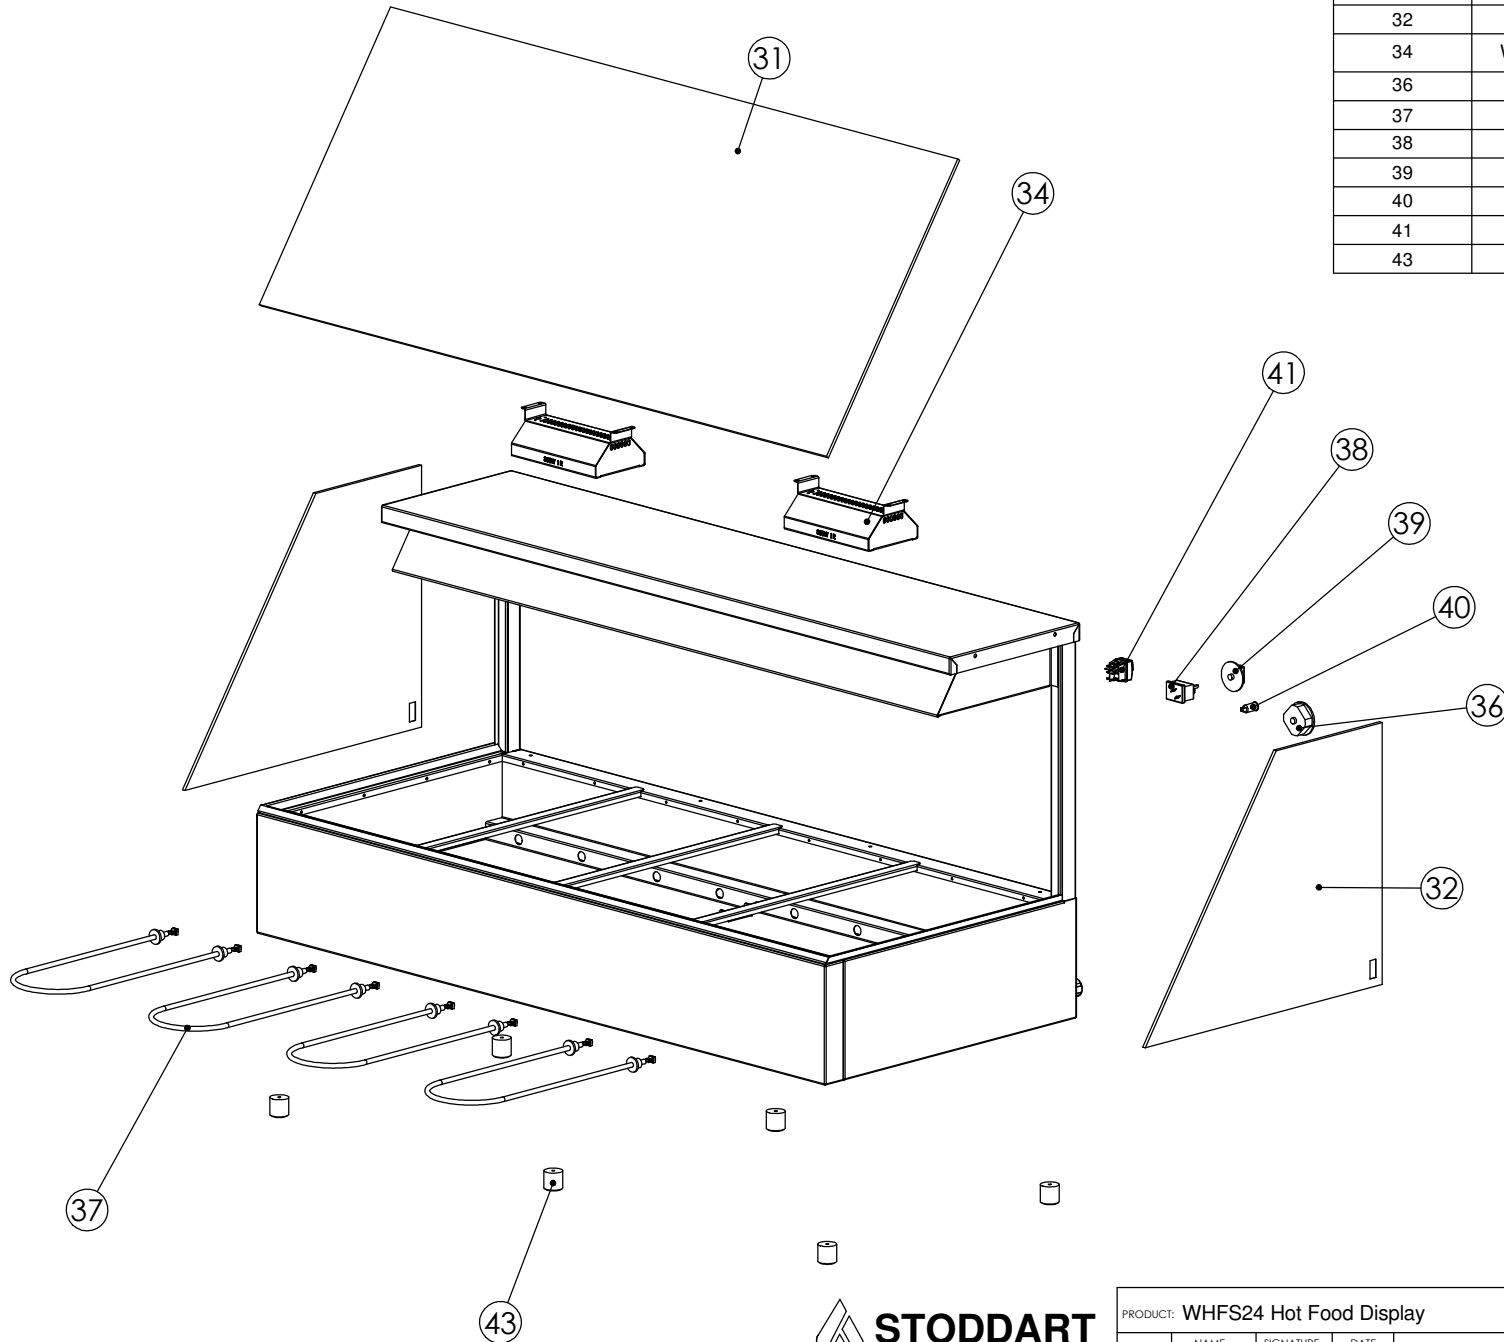

ITEM NO.	PART NUMBER	DESCRIPTION	Spare Parts WHFS24/QTY.
31	GLAS-0003	Woodson 4 Bay Front Glass	1
32	GLAS-0006	Woodson End Glass	2
34	WHLU1-A001	Woodson Heat Lamp Unit 300Watt	2
36	CMEL-0235	Dial Thermometer 30-120deg	1
37	CMEL-0332	600w element	4
38	CMEL-0333	Thermostat 120deg	1
39	CMEL-0698	Thermostat Knob-Blank	1
40	CMEL-0540	Indicator Light	1
41	CMEL-0668	Sonar Switch	1
43	CMGE-0276	32x32 Foot w/Washer	6

Press:		Programmed by:		Date:	Punch:	Die:	
PRODUCT: WHFS24 Hot Food Display				PART No: WHFS24-A001			
DRAWN	NAME	SIGNATURE	DATE	UNLESS OTHERWISE SPECIFIED: DIMENSIONS ARE IN MILLIMETERS			
APPVD			22/07/2008	DESCRIPTION: Spare Parts			
				MATERIAL:	REVISION		
				THICKNESS:	DWG No: WHFS24-D001		
				FINISH:	B		
DO NOT SCALE DRAWING		This drawing remains the property of Tom Stoddart Pty Ltd & cannot be reproduced without prior permission.				A3	Sheet 3 of 34