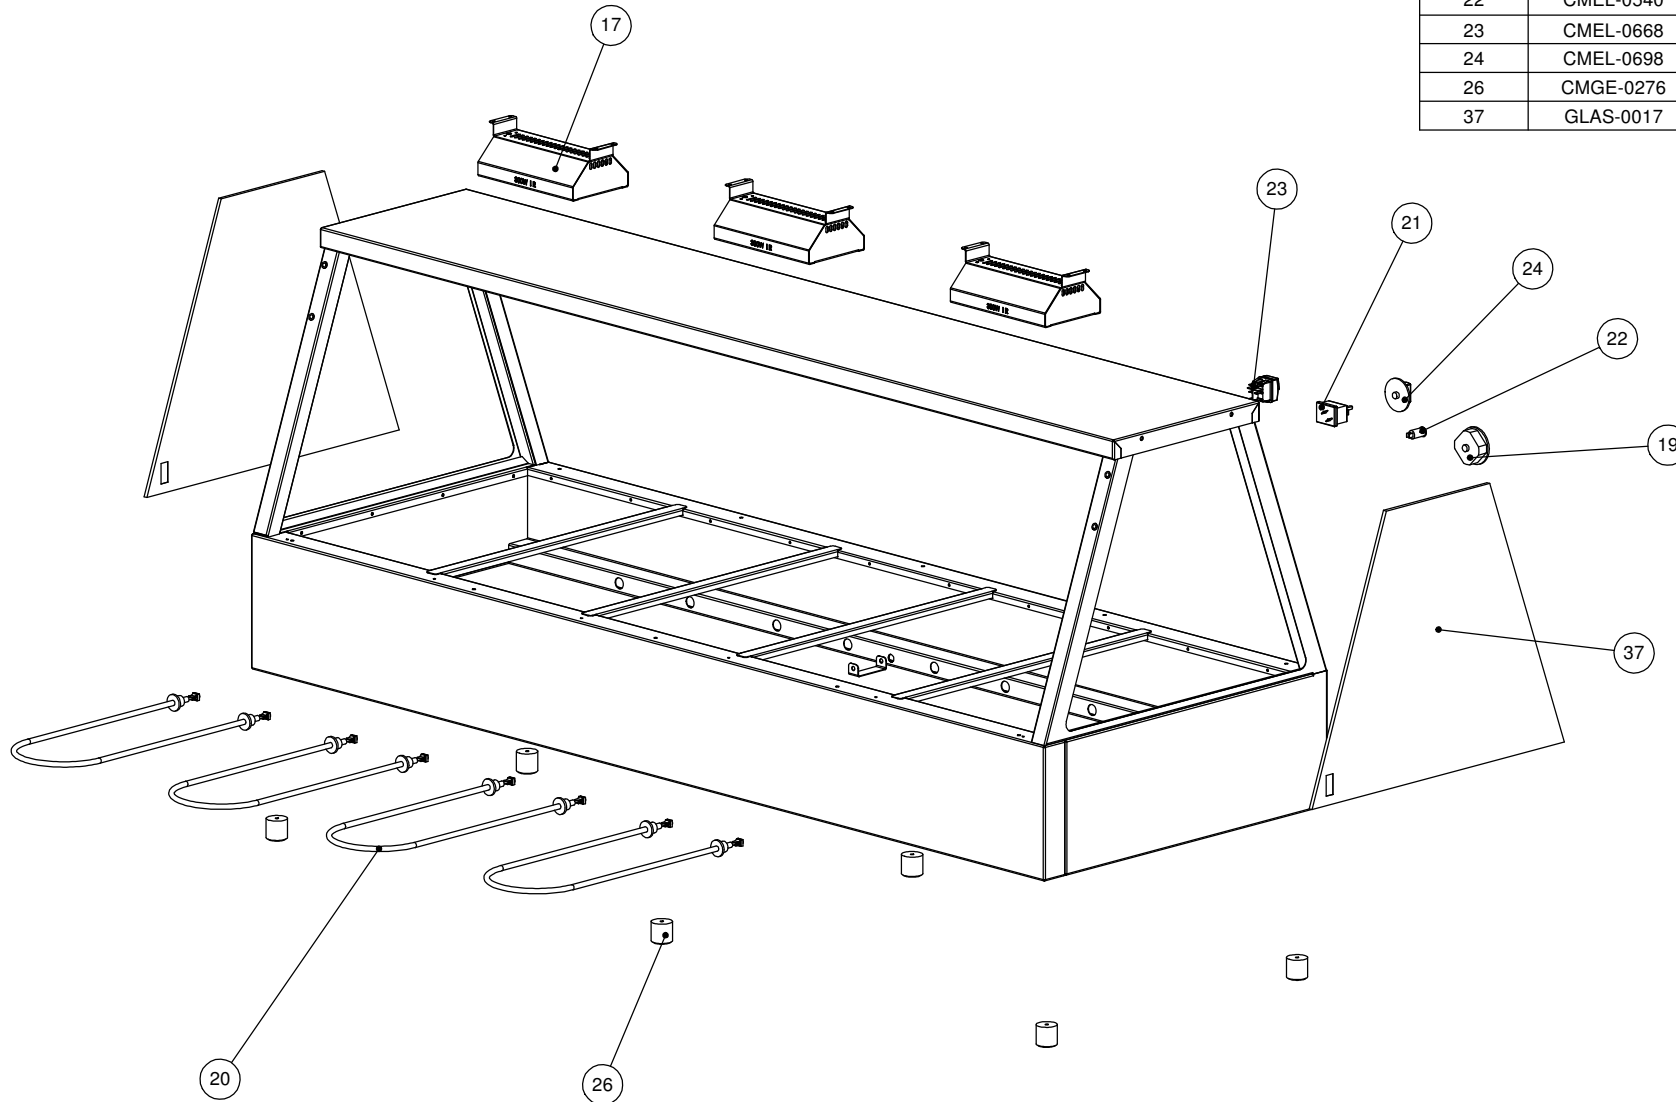

ITEM NO.	PART NUMBER	DESCRIPTION	Self Serve Spare Parts/QTY.
17	WHLU1-A001	Woodson Heat Lamp Unit 300Watt	3
19	CMEL-0235	Dial Thermometer 30-120deg	1
20	CMEL-0332	600w element	4
21	CMEL-0333	Thermostat 120deg	1
22	CMEL-0540	Indicator Light	1
23	CMEL-0668	Sonar Switch	1
24	CMEL-0698	Thermostat Knob-Blank	1
26	CMGE-0276	32x32 Foot w/Washer	6
37	GLAS-0017	Woodson Self Serve End Glass	2

PRODUCT: 5 Bay Self Serve Hot Food Display				PART No: WHFS25-A001	
NAME	SIGNATURE	DATE	UNLESS OTHERWISE SPECIFIED: DIMENSIONS ARE IN MILLIMETERS	DESCRIPTION: Spare Parts	
DRAWN	N Wooler	23/07/2008			
APPVD			MATERIAL:	DWG No: WHFS25SS-D001	
			THICKNESS:	REVISION	
			FINISH:	A	
DO NOT SCALE DRAWING		This drawing remains the property of Tom Stoddart Pty Ltd & cannot be reproduced without prior permission.			A3
					Sheet 3 of 11