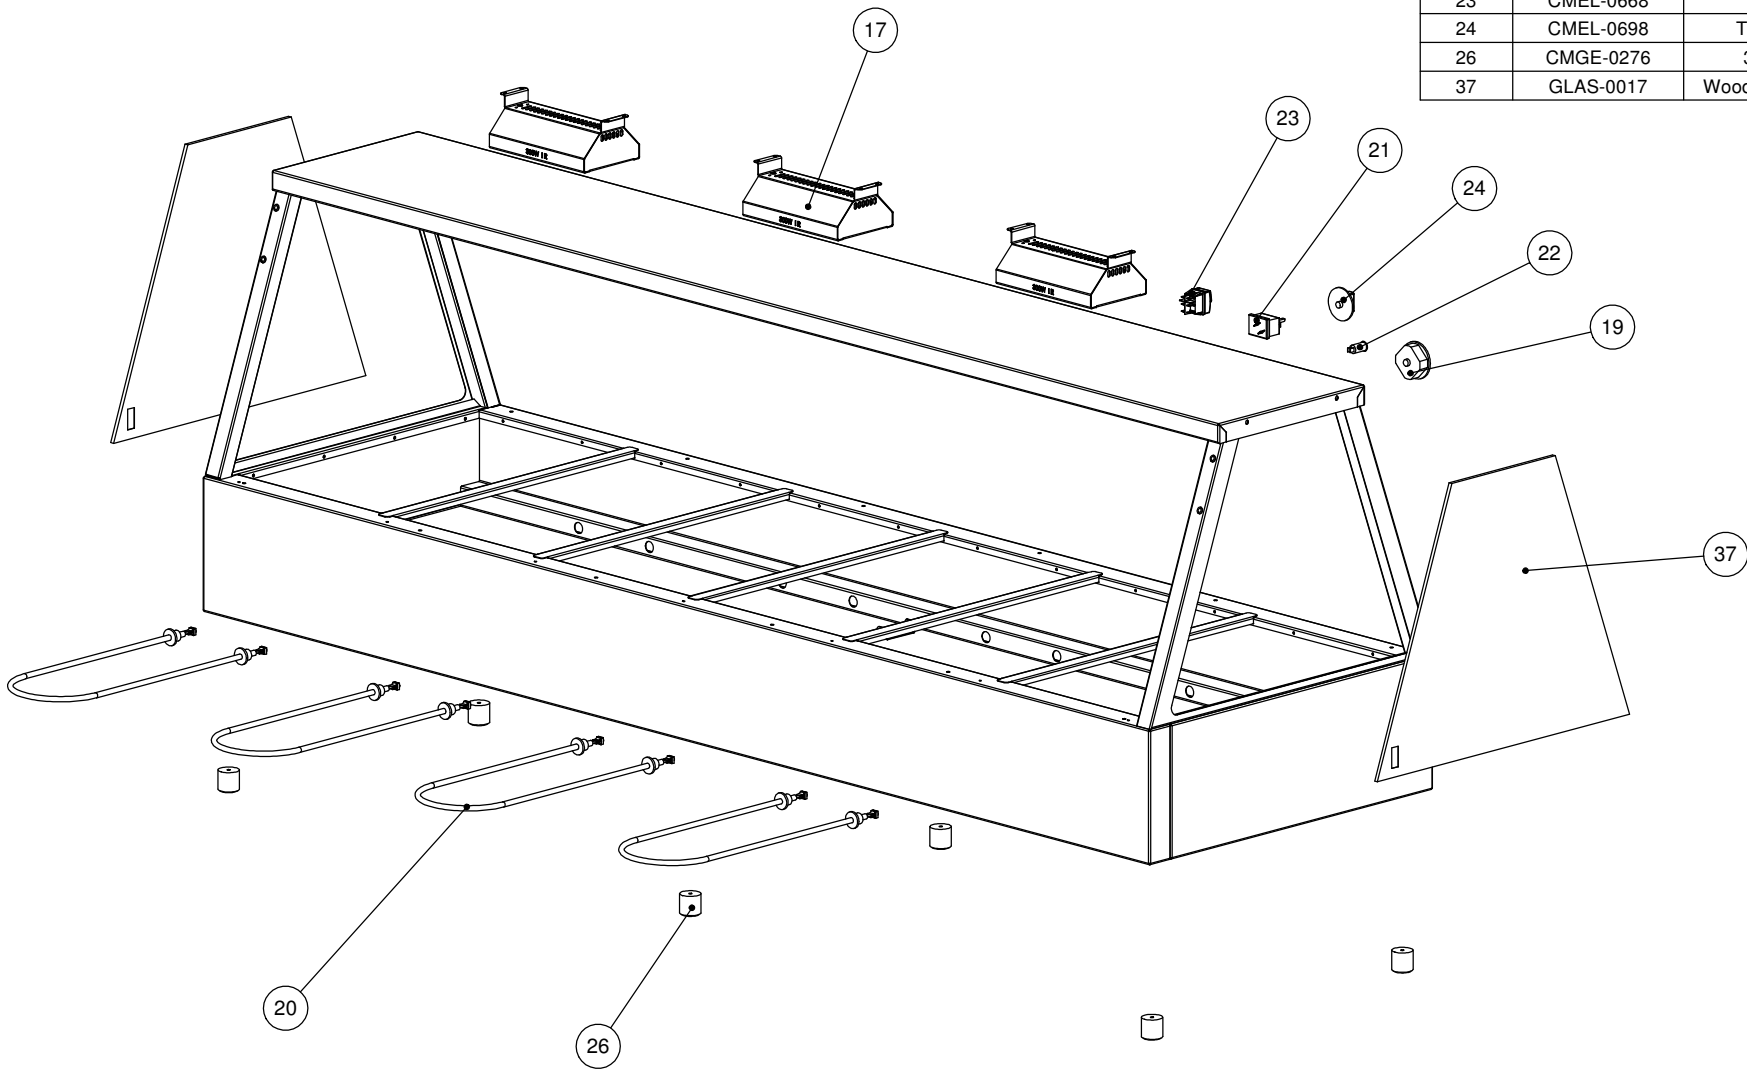

ITEM NO.	PART NUMBER	DESCRIPTION	Self Serve Spare Parts/QTY.
17	WHLU1-A001	Woodson Heat Lamp Unit 300Watt	3
19	CMEL-0235	Dial Thermometer 30-120deg	1
20	CMEL-0332	600w element	4
21	CMEL-0333	Thermostat 120deg	1
22	CMEL-0540	Indicator Light	1
23	CMEL-0668	Sonar Switch	1
24	CMEL-0698	Thermostat Knob-Blank	1
26	CMGE-0276	32x32 Foot w/Washer	6
37	GLAS-0017	Woodson Self Serve End Glass	2

PRODUCT: 6 Bay Hot Food Display-Self Serve				PART No: WHFS26-A001	
NAME	SIGNATURE	DATE	UNLESS OTHERWISE SPECIFIED: DIMENSIONS ARE IN MILLIMETERS	DESCRIPTION: Spare Parts	
DRAWN	N Wooler	25/07/2008			
APPVD			MATERIAL:	DWG No: WHFS26SS-D001	
			THICKNESS:	REVISION	
			FINISH:	A	
DO NOT SCALE DRAWING		This drawing remains the property of Tom Stoddart Pty Ltd & cannot be reproduced without prior permission.			A3
					Sheet 3 of 11