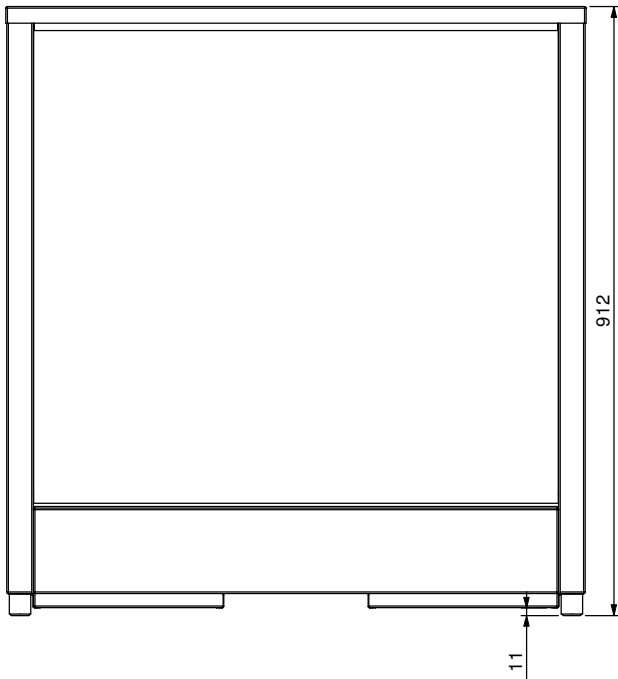

: Knob for 120deg thermostat with dial thermometer
 : Switch for oven lights
 : Switch for fan/element

REV.	NAME	DATE	DESCRIPTION
D	C Johnson	10/09/2007	Element Part No. Updated to the 1800W element
C	N Wooler	18/01/2007	Funzione lights replaced with square oven lights. Fixed glass & sliding glass doors heights have changed due to aluminium extrusion being added.
B	N Wooler	15/01/2006	Unit made deeper front to back to allow for bakers shelves

PRODUCT: 200 Pie Display				PART No: WPIP200-A001	
DRAWN	N Wooler	SIGNATURE	DATE	UNLESS OTHERWISE SPECIFIED: DIMENSIONS ARE IN MILLIMETERS	
APPV/D			20/12/2004	DESCRIPTION: General Drawing	
			MATERIAL: 430 BA S/S		REVISION
			THICKNESS:		D
			FINISH: Bright		
DO NOT SCALE DRAWING		This drawing remains the property of Tom Stoddart Pty Ltd & cannot be reproduced without prior permission.			A3
					Sheet 1 of 38