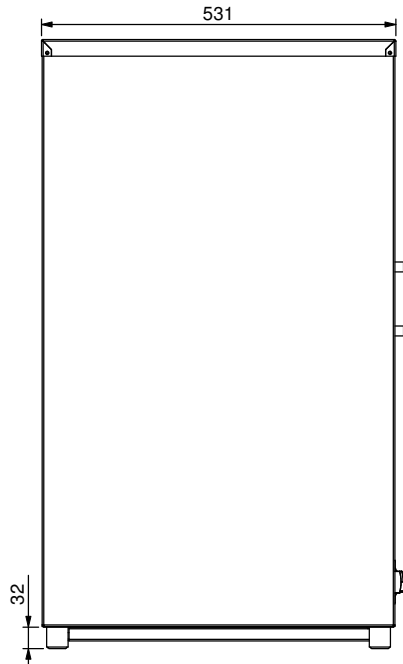

: Knob for 120deg thermostat with dial thermometer
 : Switch for oven lights
 : Switch for fan/element

REV.	NAME	DATE	DESCRIPTION
D	C Johnson	10/09/2007	Element Part No. Updated to the 1800W element
C	N Wooler	18/01/2007	Funzione lights replaced with square oven lights. Fixed glass & sliding glass doors heights have changed due to aluminium extrusion being added.
B	N Wooler	15/01/2006	Unit made deeper front to back to allow for bakers shelves

PRODUCT: 200 Pie Display				PART No: WPIP200-A001	
DRAWN	N Wooler	SIGNATURE	DATE	UNLESS OTHERWISE SPECIFIED: DIMENSIONS ARE IN MILLIMETERS	
APPV/D			20/12/2004	DESCRIPTION: General Drawing	
			MATERIAL: 430 BA S/S		REVISION
			THICKNESS:		D
			FINISH: Bright		
DO NOT SCALE DRAWING		This drawing remains the property of Tom Stoddart Pty Ltd & cannot be reproduced without prior permission.			A3
					Sheet 1 of 38