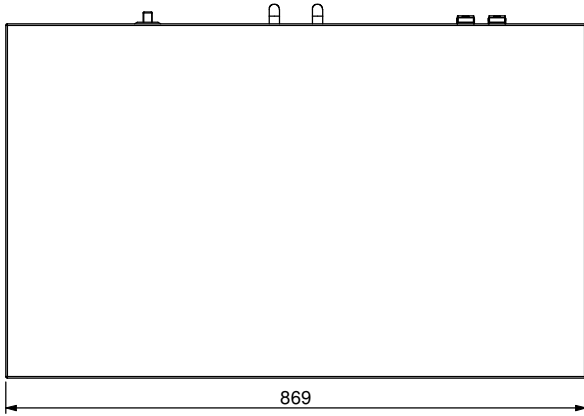

Product Details

Electrical Connection : Supply single phase
: 240v, 10amps, 2025w, 10amp plug & lead supplied
: 1 element @ 1800w (240v)
: 6 oven lights @ 30w (240v)
: 1 fan @ 45w (240v)

Unit Controls

: Knob for 120deg thermostat with dial thermometer
: Switch for oven lights
: Switch for fan/element

REV.	NAME	DATE	DESCRIPTION
D	C Johnson	10/09/2007	Element Part No. Updated to the 1800W element
C	N Wooler	18/01/2007	Funzione lights replaced with square oven lights. Fixed glass & sliding glass doors heights have changed due to aluminium extrusion being added.
B	N Wooler	15/01/2006	Unit made deeper front to back to allow for bakers shelves

STODDART
METAL FABRICATORS
TOM STODDART Pty Ltd ACN 009 690 251
215 Jackson Rd Sunnybank Hills Qld 4109
PO Box 420 Sunnybank Qld 4109
Phone (617) 3345 5011 Fax (617) 3344 1000
Email sunnybank@stoddart.com.au
Quality in stainless steel

PRODUCT: 200 Pie Display				PART No: WPIP200-A001	
DRAWN	N Wooler	SIGNATURE	DATE	UNLESS OTHERWISE SPECIFIED: DIMENSIONS ARE IN MILLIMETERS	
APPV/D			20/12/2004	DESCRIPTION: General Drawing	
			MATERIAL: 430 BA S/S		REVISION
			THICKNESS:		D
			FINISH: Bright		
DO NOT SCALE DRAWING		This drawing remains the property of Tom Stoddart Pty Ltd & cannot be reproduced without prior permission.			A3
					Sheet 1 of 38

Press:	Programmed by:	Date:	Punch:	Die: