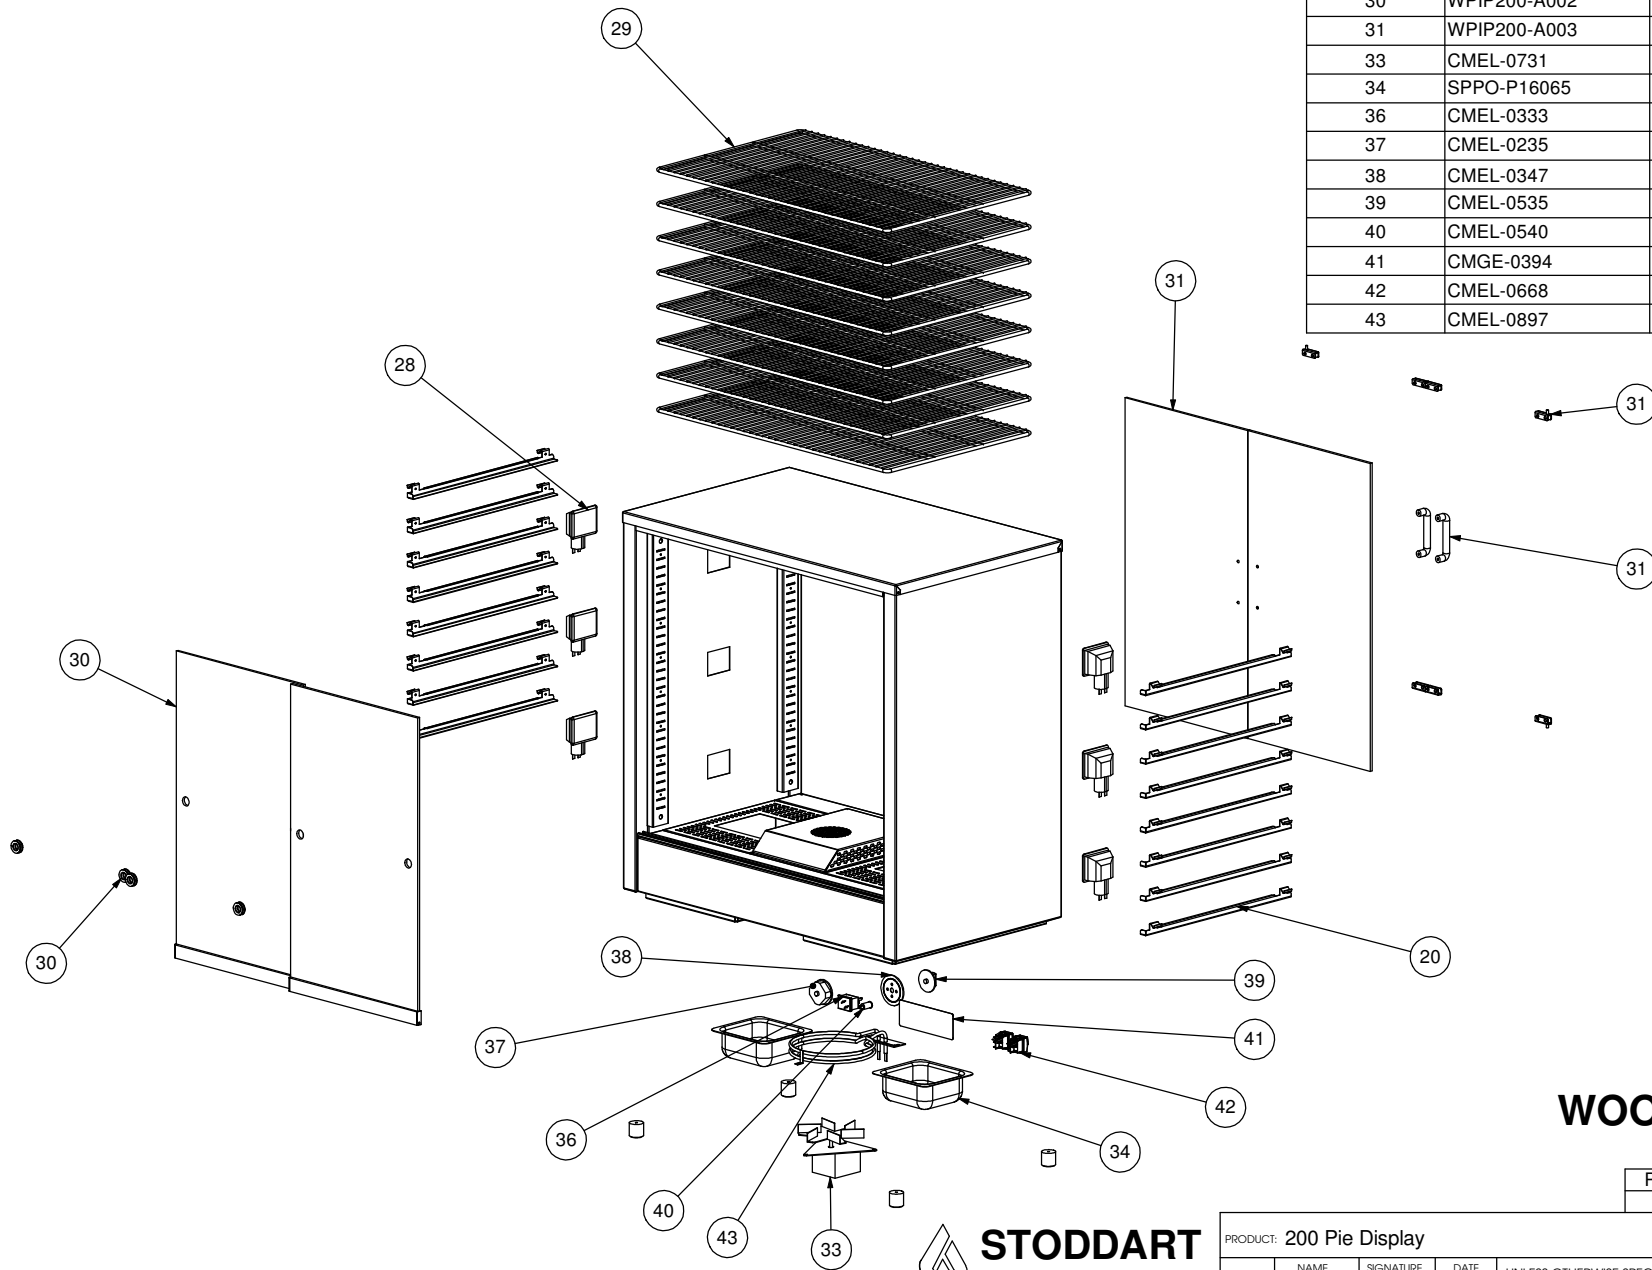

ITEM NO.	PART NUMBER	DESCRIPTION	WPIP200C Spare Parts/QTY.
20	WPIP200-P020	RH Shelf Runner	8
28	WPIP200-P044	Light; Oven Square	6
29	CMGE-0626	740 x 465 Shelf	8
30	WPIP200-A002	Sliding Glass Door	2
31	WPIP200-A003	Hinge Glass Door	2
33	CMEL-0731	Oven Fan (R2K150-AC-03-25)	1
34	SPPO-P16065	1/6 65mm Deep Steam Pan	2
36	CMEL-0333	Thermostat 120deg	1
37	CMEL-0235	Dial Thermometer 30-120deg	1
38	CMEL-0347	Thermostat Bezel	1
39	CMEL-0535	Thermostat Knob 30-120deg	1
40	CMEL-0540	Indicator Light	1
41	CMGE-0394	Woodson Decal	1
42	CMEL-0668	Sonar Switch	2
43	CMEL-0897	Oven Element	1

# WOODSON - WPIP200C

Press:	Programmed by:	Date:	Punch:	Die:
--------	----------------	-------	--------	------

PRODUCT: 200 Pie Display				PART No: <b>WPIP200-A001</b>	
NAME	SIGNATURE	DATE	UNLESS OTHERWISE SPECIFIED: DIMENSIONS ARE IN MILLIMETERS	DESCRIPTION: Assembly	
DRAWN N Wooler		20/12/2004			
APPV/D			MATERIAL: 430 BA S/S	DWG No: <b>WPIP200-D001</b>	
			THICKNESS:	REVISION	
			FINISH: Bright	<b>A</b>	
DO NOT SCALE DRAWING			This drawing remains the property of Tom Stoddart Pty Ltd & cannot be reproduced without prior permission.		