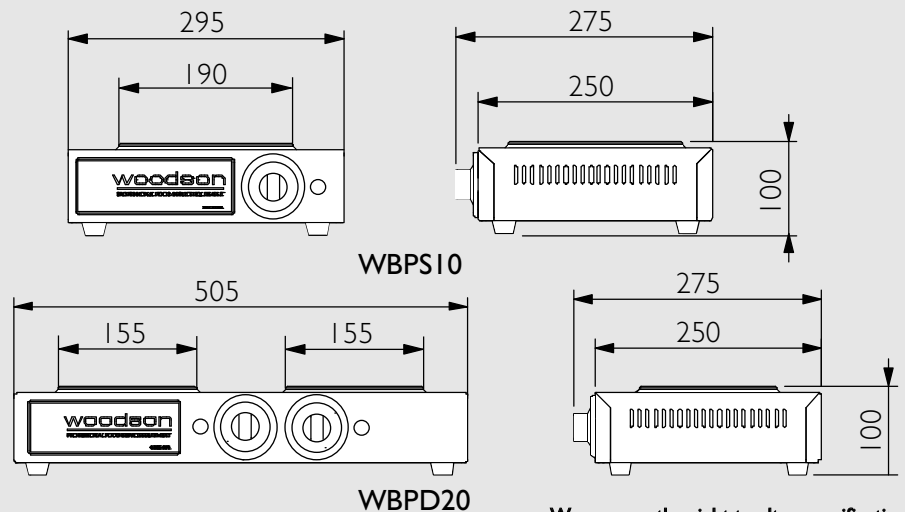

boiling plates

**MODEL: WBPS10
WBPD20**

APPLICATIONS

- Ideal for use as a portable electric hob

STANDARD FEATURES

- Cast iron boiling plate in stainless steel housing
- Six heat settings
- Separate controls for each plate (twin model only)
- Thermostat
- Heat light

SPECIFICATIONS WBPS10

Size	1 plate	Kw	2.0	Amps	10
Width	280	Depth	270	Height	100
Weight 5kg					

SPECIFICATIONS WBPD20

Size	2 plates	Kw	2.4	Amps	10
Width	505	Depth	275	Height	100
Weight 6kg					

WBPS10 & WBPD20